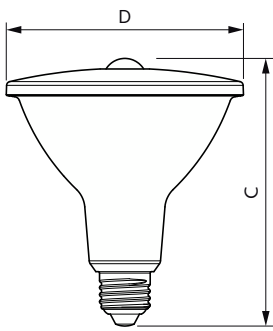

Dimensional drawing

Product	D	C
13PAR38/S/120W/927 40D E27 ND/G/110-277V	122 mm	137 mm

Photometric data

Light Distribution Diagram - 13PAR38/S/120W/927 40D E27 ND/G/110-277V

Accent Lighting Spots - 13PAR38/S/120W/927 40D E27 ND/G/110-277V