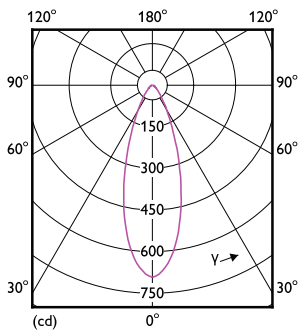

LED PAR38

LED Innovations	EyeComfort
Product Data	
Order product name	13PAR38/S/120W/927 40D E27 ND/G/110-277V
Full product name	13PAR38/S/120W/927 40D E27 ND/G/110-277V
Full product code	871951440693300
Local code description	PAR38LESEN
Order code	929003134407

Dimensional drawing

Product	D	C
13PAR38/S/120W/927 40D E27 ND/G/110-277V	122 mm	137 mm

Photometric data

Light Distribution Diagram - 13PAR38/S/120W/927 40D E27 ND/G/110-277V

Accent Lighting Spots - 13PAR38/S/120W/927 40D E27 ND/G/110-277V