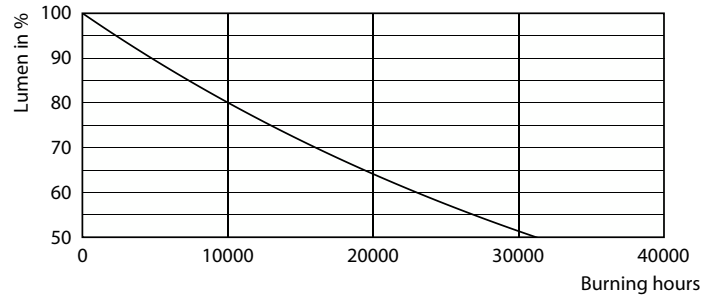

Product data

General Information	
Cap-Base	E27
Nominal lifetime	15,000 h
Switching Cycle	50,000
Rated Lifetime (Hours)	15,000 h
Lighting Technology	LED
Light Technical	
Color Code	927 [CCT of 2700K]
Color Code	927 [CCT of 2700K]
Beam Angle (Nom)	40 degree(s)
Luminous Flux	1,200 lm
Luminous Intensity (Nom)	2,231 cd
Color Designation	Warm White (WW)
Luminous Efficacy (rated) (Nom)	92.00 lm/W
Correlated Color Temperature (Nom)	2700 K
Color Consistency	<4
Color rendering index (CRI)	90
LLMF At End Of Nominal Lifetime (Nom)	70 %
Operating and Electrical	
Line Frequency	50 to 60 Hz
Input Frequency	50 to 60 Hz
Power Consumption	13 W

LED PAR38

Photometric data

Spectral Power Distribution Colour - 13PAR38/S/120W/927 40D E27 ND/G/
110-277V

Lifetime

Life Expectancy Diagram

Lumen Maintenance Diagram - 13PAR38/S/120W/927 40D E27 ND/G/
110-277V