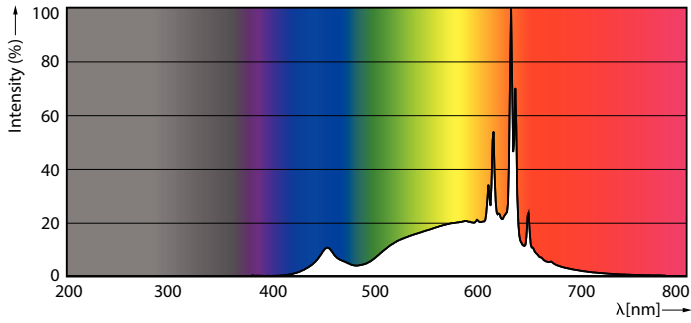

Product data

General Information	
Cap-Base	E27
Nominal lifetime	15,000 h
Switching Cycle	50,000
Rated Lifetime (Hours)	15,000 h
Lighting Technology	LED
Light Technical	
Color Code	927 [CCT of 2700K]
Color Code	927 [CCT of 2700K]
Beam Angle (Nom)	40 degree(s)
Luminous Flux	1,200 lm
Luminous Intensity (Nom)	2,231 cd
Color Designation	Warm White (WW)
Luminous Efficacy (rated) (Nom)	92.00 lm/W
Correlated Color Temperature (Nom)	2700 K
Color Consistency	<4
Color rendering index (CRI)	90
LLMF At End Of Nominal Lifetime (Nom)	70 %
Operating and Electrical	
Line Frequency	50 to 60 Hz
Input Frequency	50 to 60 Hz
Power Consumption	13 W

Dimensional drawing

Product	D	C
13PAR38/S/120W/927 40D E27 ND/G/110-277V	122 mm	137 mm

Photometric data

Light Distribution Diagram - 13PAR38/S/120W/927 40D E27 ND/G/110-277V

Accent Lighting Spots - 13PAR38/S/120W/927 40D E27 ND/G/110-277V

LED PAR38

Photometric data

Spectral Power Distribution Colour - 13PAR38/S/120W/927 40D E27 ND/G/
110-277V

Lifetime

Life Expectancy Diagram

Lumen Maintenance Diagram - 13PAR38/S/120W/927 40D E27 ND/G/
110-277V