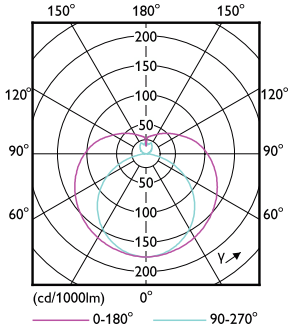

MainsFit (UL Type-B) T5

Photometric data

Light Distribution Diagram - 25T5HO/COR/46-835/MF33/G 25/1