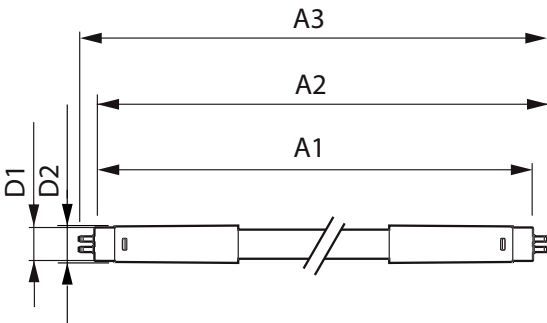

## Mechanical and Housing

Bulb Finish	Frosted
Bulb Material	Glass
Product Length	1,200 mm
Bulb Shape	T5

## Dimensional drawing

Product	D1	D2	A1	A2	A3
25T5HO/COR/46-835/MF33/G 25/1	15.3 mm	18.2 mm	1,149 mm	1,154.9 mm	1,163.2 mm