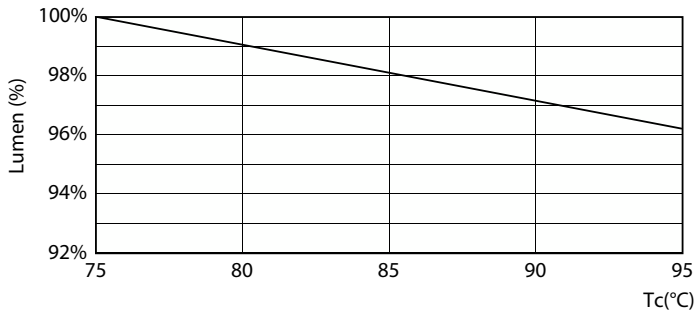

Lifetime

Lumen Maintenance Diagram - 25T5HO/COR/46-835/MF33/G 25/1