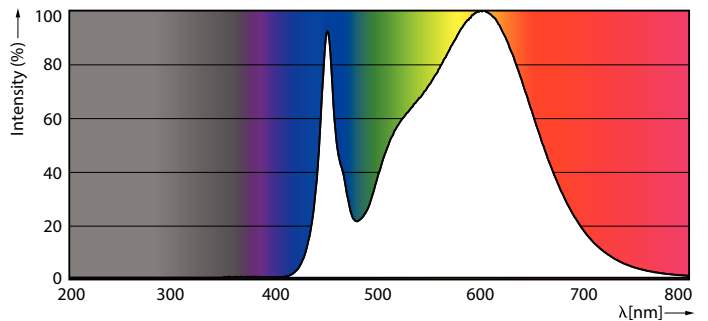

General uniform lighting - 25T5HO/COR/46-835/MF33/G 25/1

Spectral Power Distribution Colour - 25T5HO/COR/46-835/MF33/G 25/1