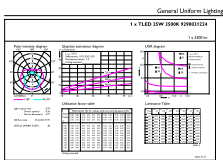

Photometric data

General uniform lighting - 25T5HO/COR/46-835/MF33/G 25/1

Spectral Power Distribution Colour - 25T5HO/COR/46-835/MF33/G 25/1