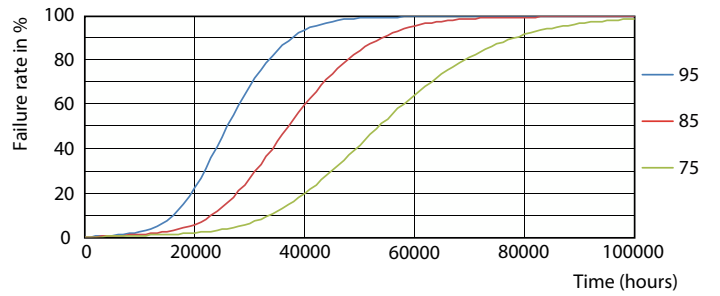

## Lifetime

Lumen Maintenance Diagram - 25T5HO/COR/46-835/MF33/G 25/1

Life Expectancy Diagram

LEDtube 50K 7595 LifetimeVsTc-LED

LEDtube 50K 7595 FailureRate-LED