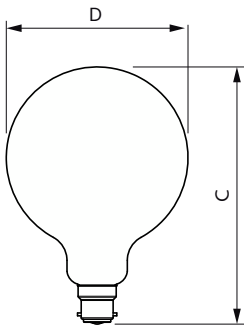

Power Consumption	6 W
Lamp Current (Nom)	35 mA
Wattage Equivalent	60 W
Starting Time (Nom)	0.5 s
Warm-up time to 60% light	0.5 s
Power Factor (Fraction)	0.7
Voltage (Nom)	220-240 V
Temperature	
Ambient temperature range	-20 to +45 °C
T-Case Maximum (Nom)	80 °C
Controls and Dimming	
Dimmable	Only with specific dimmers
Mechanical and Housing	
Bulb Finish	Clear
Bulb Material	Glass
Bulb Shape	G120

Material Nr. (12NC)	929003100779
Numerator - Quantity Per Pack	1
Net Weight (Piece)	0.165 kg
EAN/UPC - Product/Case	8719514385900
Numerator - Packs per outer box	3
EAN/UPC - Case	8719514385917

Dimensional drawing