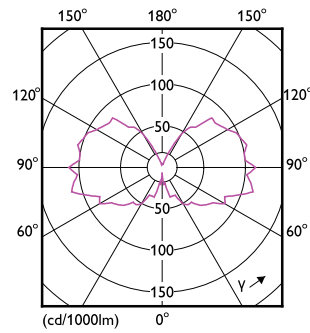

Photometric data

Light Distribution Diagram - LEDclassic 60W B22 2700K G120 D CL AU