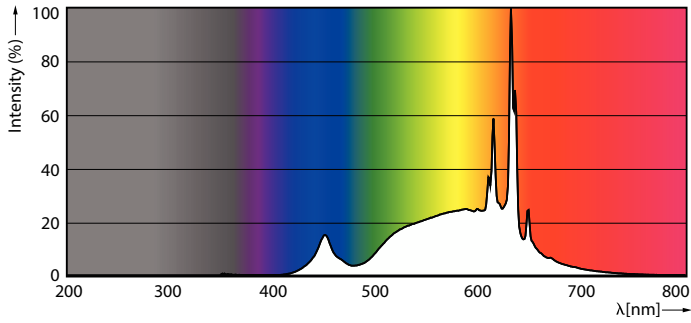

Product data

General Information	
Cap-Base	B22
Nominal lifetime	15,000 hour(s)
Switching Cycle	20,000
Rated Lifetime (Hours)	15,000 hour(s)
Lighting Technology	LED
Light Technical	
Color Code	927 [CCT of 2700K]
Color Code	927 [CCT of 2700K]
Luminous Flux	806 lm
Luminous Efficacy (rated) (Nom)	134 lm/W
Color Designation	Warm White (WW)
Correlated Color Temperature (Nom)	2700 K
Color Consistency	<6
Color rendering index (CRI)	90
LLMF At End Of Nominal Lifetime (Nom)	70 %
Operating and Electrical	
Input Frequency	50 to 60 Hz

Product	D	C
LEDclassic 60W B22 2700K G120 D CL AU	124 mm	178 mm

Photometric data

General uniform lighting - LEDclassic 60W B22 2700K G120 D CL AU

Light Distribution Diagram - LEDclassic 60W B22 2700K G120 D CL AU

Classic filament LEDbulbs

Photometric data

Spectral Power Distribution Colour - LEDclassic 60W B22 2700K G120 D CL AU

Lifetime

Life Expectancy Diagram

Lumen Maintenance Diagram - LEDclassic 60W B22 2700K G120 D CL AU