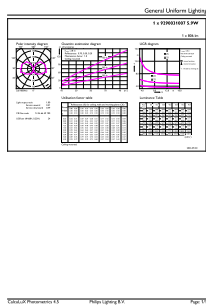

Photometric data

General uniform lighting - LEDclassic 60W B22 2700K G120 D CL AU