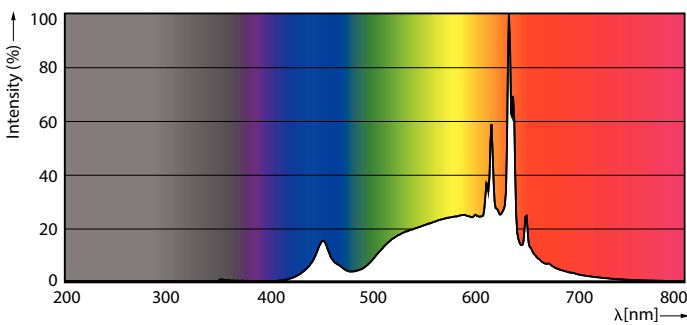

Product data

General Information		Wattage Equivalent	
Cap-Base	B22		60 W
Nominal lifetime	15,000 hour(s)	Starting Time (Nom)	0.5 s
Switching Cycle	20,000	Warm-up time to 60% light	0.5 s
Rated Lifetime (Hours)	15,000 hour(s)	Power Factor (Fraction)	0.7
Lighting Technology	LED	Voltage (Nom)	220-240 V
Light Technical		Temperature	
Color Code	927 [CCT of 2700K]	T-Case Maximum (Nom)	80 °C
Color Code	927 [CCT of 2700K]	Controls and Dimming	
Luminous Flux	806 lm	Dimmable	Only with specific dimmers
Color Designation	Warm White (WW)	Mechanical and Housing	
Correlated Color Temperature (Nom)	2700 K	Bulb Finish	Clear
Luminous Efficacy (rated) (Nom)	134 lm/W	Bulb Material	Glass
Color Consistency	<6	Bulb Shape	G120
Color rendering index (CRI)	90	Net Weight (Piece)	0.165 kg
LLMF At End Of Nominal Lifetime (Nom)	70 %	Approval and Application	
Operating and Electrical		Energy Consumption kWh/1000 h	6 kWh
Input Frequency	50 to 60 Hz	EU RoHS compliant	Yes
Power Consumption	6 W		
Lamp Current (Nom)	35 mA		

Photometric data

General uniform lighting - LEDclassic 60W B22 2700K G120 D CL AU

Light Distribution Diagram - LEDclassic 60W B22 2700K G120 D CL AU

Spectral Power Distribution Colour - LEDclassic 60W B22 2700K G120 D CL AU