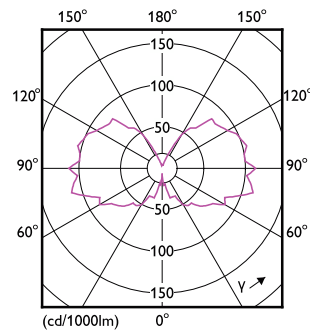

Light Distribution Diagram - LEDclassic 60W B22 2700K G120 D CL AU