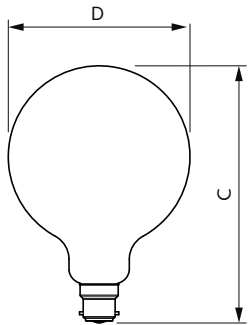

Classic filament LEDbulbs

Ambient temperature range	-20 to +45 °C
Product Data	
Order product name	LEDclassic 60W B22 2700K G120 D CL AU
Full product name	LEDclassic 60W B22 2700K G120 D CL AU
Full product code	871951438590000
Order code	929003100779

Material Nr. (12NC)	929003100779
Numerator - Quantity Per Pack	1
EAN/UPC - Product/Case	8719514385900
Numerator - Packs per outer box	3
EAN/UPC - Case	8719514385917

Dimensional drawing

Product	D	C
LEDclassic 60W B22 2700K G120 D CL AU	124 mm	178 mm

Photometric data