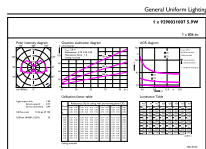

Photometric data

Light Distribution Diagram - LEDclassic 60W B22 2700K G120 D CL AU