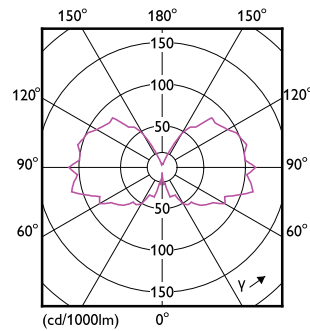

Light Distribution Diagram - LEDclassic 60W B22 2700K G120 D CL AU