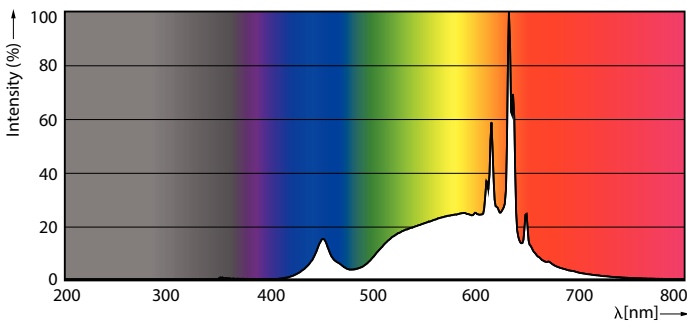

General uniform lighting - LEDclassic 60W B22 2700K G120 D CL AU

Spectral Power Distribution Colour - LEDclassic 60W B22 2700K G120 D CL AU