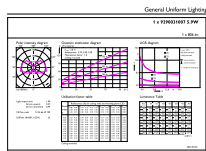

Photometric data

Light Distribution Diagram - LEDclassic 60W B22 2700K G120 D CL AU