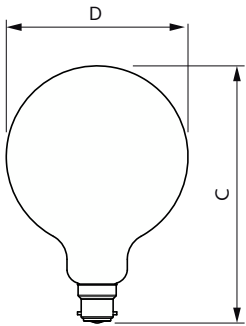

Classic filament LEDbulbs

Product Data

Order product name	LEDclassic 60W B22 2700K G120 D CL AU
Full product name	LEDclassic 60W B22 2700K G120 D CL AU
Full product code	871951438590000
Local code description	FIL60WG120WWBCD
Order code	929003100779
Material Nr. (12NC)	929003100779
Local order code	FIL60WG120WWBCD

Numerator - Quantity Per Pack	1
Net Weight (Piece)	0.165 kg
EAN/UPC - Product/Case	8719514385900
Numerator - Packs per outer box	3
EAN/UPC - Case	8719514385917

Dimensional drawing

Product	D	C
LEDclassic 60W B22 2700K G120 D CL AU	124 mm	178 mm

Photometric data