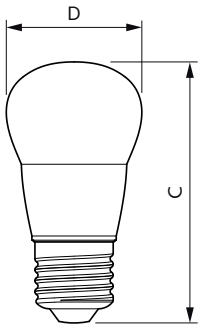

Candle LED

Ambient temperature range	-20 to +45 °C
Product Data	
Order product name	LEDLuster 6W P45 6500K E27 ND FR AU 2CT
Full product name	LEDLuster 6W P45 6500K E27 ND FR AU 2CT
Full product code	871951437443000

Order code	929003095679
Material Nr. (12NC)	929003095679
Numerator - Quantity Per Pack	2
EAN/UPC - Product/Case	8719514374430
Numerator - Packs per outer box	3
EAN/UPC - Case	8719514374447

Dimensional drawing

Product	D	C
LEDLuster 6W P45 6500K E27 ND FR AU 2CT	45 mm	87 mm