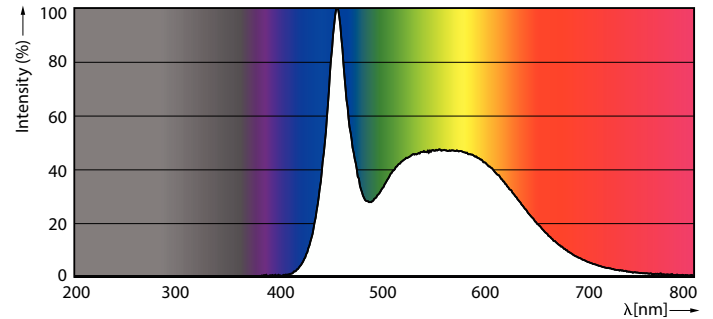

General uniform lighting - LEDLuster 6W P45 6500K E27 ND FR AU 2CT

Spectral Power Distribution Colour - LEDLuster 6W P45 6500K E27 ND FR AU 2CT