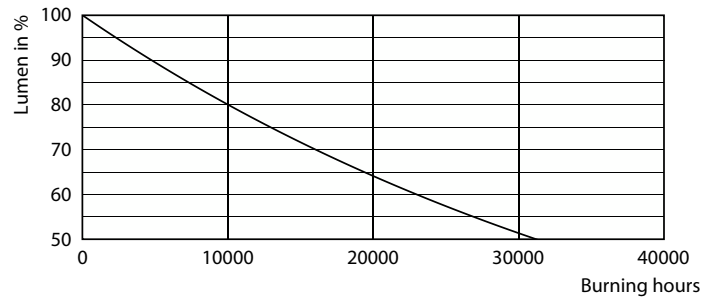

Candle LED

Lifetime

Lumen Maintenance Diagram - LEDLuster 6W P45 6500K E27 ND FR AU 2CT