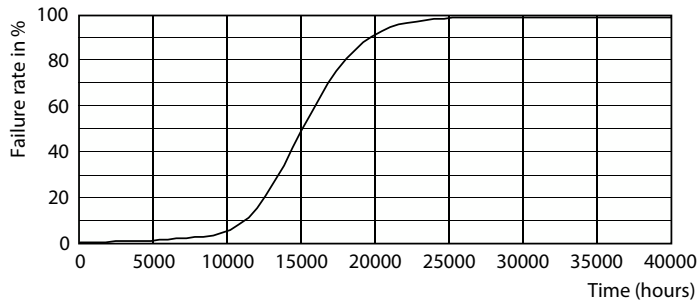

Candle LED

Photometric data

General uniform lighting - LEDLuster 5W P45 6500K B22 ND FR AU 2CT

Lifetime

Life Expectancy Diagram