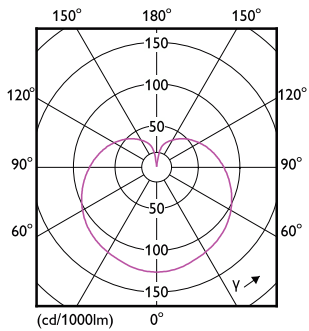

Wattage Equivalent	50 W
Starting Time (Nom)	0.5 s
Warm-up time to 60% light	0.5 s
Power Factor (Fraction)	0.51
Voltage (Nom)	220-240 V
Temperature	
Ambient temperature range	-20 to +45 °C
T-Case Maximum (Nom)	81 °C
Controls and Dimming	
Dimmable	No
Mechanical and Housing	
Bulb Finish	Frosted
Bulb Material	Plastic
Bulb Shape	P45
Approval and Application	
Energy Consumption kWh/1000 h	- kWh
EU RoHS compliant	Yes
EyeComfort	Yes

Product	D	C
LEDLuster 5W P45 6500K B22 ND FR AU 2CT	45 mm	85 mm

Photometric data

Light Distribution Diagram - LEDLuster 5W P45 6500K B22 ND FR AU 2CT

Spectral Power Distribution Colour - LEDLuster 5W P45 6500K B22 ND FR AU 2CT