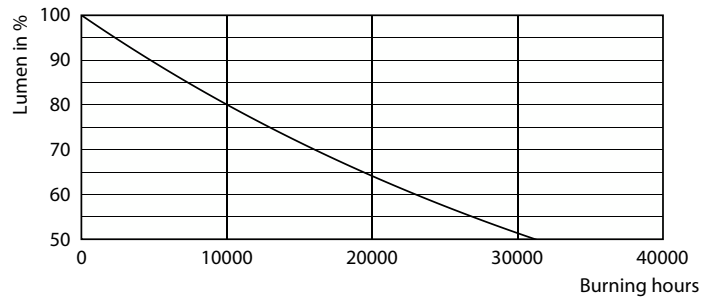

Lumen Maintenance Diagram - LEDLuster 5W P45 6500K B22 ND FR AU 2CT