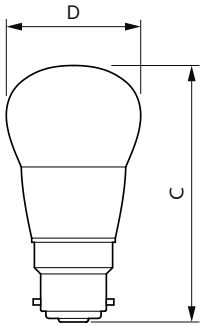

Wattage Equivalent	50 W
Starting Time (Nom)	0.5 s
Warm-up time to 60% light	0.5 s
Power Factor (Fraction)	0.51
Voltage (Nom)	220-240 V
Temperature	
Ambient temperature range	-20 to +45 °C
T-Case Maximum (Nom)	81 °C
Controls and Dimming	
Dimmable	No
Mechanical and Housing	
Bulb Finish	Frosted
Bulb Material	Plastic
Bulb Shape	P45
Approval and Application	
Energy Consumption kWh/1000 h	- kWh
EU RoHS compliant	Yes
EyeComfort	Yes

Product	D	C
LEDLuster 5W P45 6500K B22 ND FR AU 2CT	45 mm	85 mm

Photometric data

Light Distribution Diagram - LEDLuster 5W P45 6500K B22 ND FR AU 2CT

Spectral Power Distribution Colour - LEDLuster 5W P45 6500K B22 ND FR AU 2CT