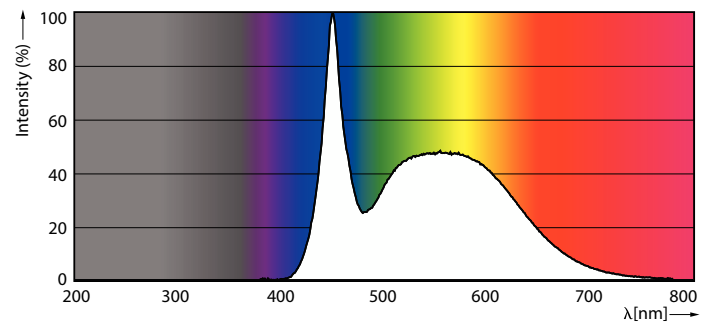

Spectral Power Distribution Colour - LEDLuster 5W P45 6500K B22 ND FR AU 2CT