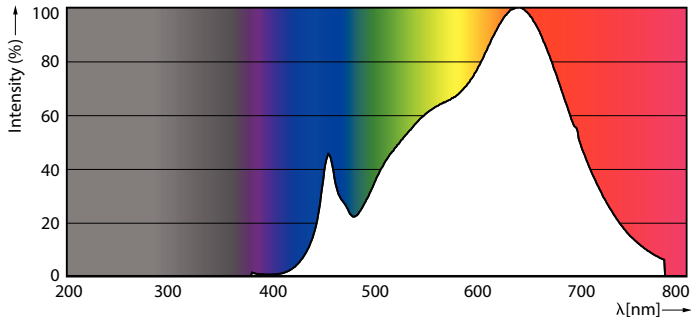

Abmessungsskizzen

Product	D	C
MAS LED ExpertColor 6.7-35W MR16 930 36D	50,5 mm	46 mm

MASTER LEDspot MR16 ExpertColor

Photometrische Daten

Spectral Power Distribution Colour - MAS LED ExpertColor 6.7-35W MR16 930 36D