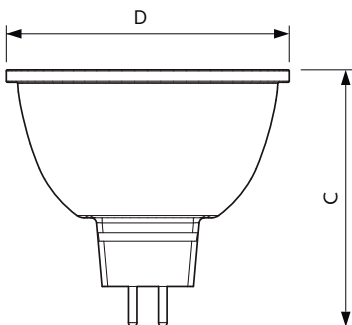

Abmessungsskizzen

Product	D	C
MAS LED ExpertColor 6.7-35W MR16 930 36D	50,5 mm	46 mm

MASTER LEDspot MR16 ExpertColor

Photometrische Daten

Spectral Power Distribution Colour - MAS LED ExpertColor 6.7-35W MR16 930 36D