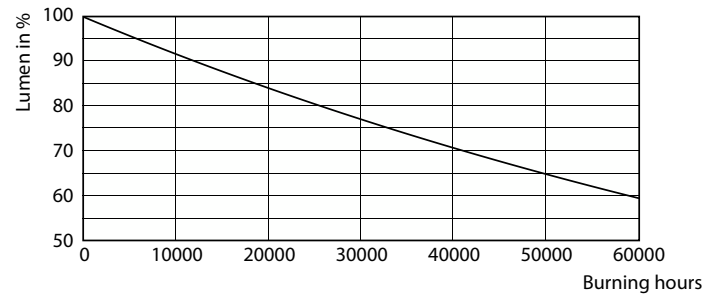

Abmessungsskizzen

Product	D	C
MAS LED ExpertColor 6.7-35W MR16 930 36D	50,5 mm	46 mm

MASTER LEDspot MR16 ExpertColor

Photometrische Daten

Spectral Power Distribution Colour - MAS LED ExpertColor 6.7-35W MR16 930 36D

Accent Lighting Spots - MAS LED ExpertColor 6.7-35W MR16 930 36D

Light Distribution Diagram - MAS LED ExpertColor 6.7-35W MR16 930 36D

Lebensdauer

Life Expectancy Diagram

Lumen Maintenance Diagram - MAS LED ExpertColor 6.7-35W MR16 930 36D