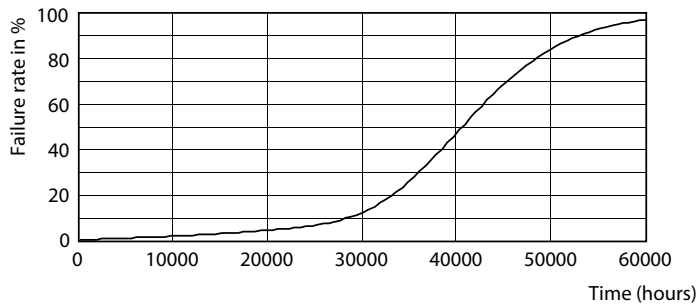

Lebensdauer

Life Expectancy Diagram