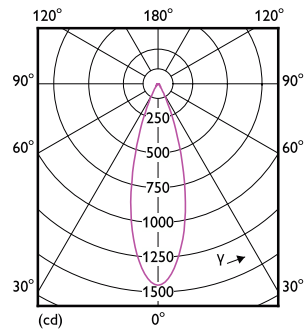

Light Distribution Diagram - MAS LED ExpertColor 6.7-35W MR16 930 36D