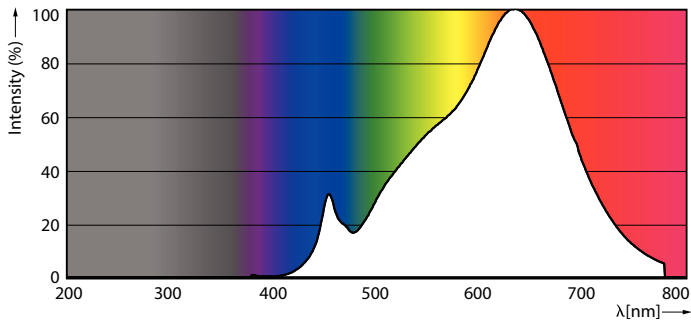

Abmessungsskizzen

Product	D	C
MAS LED ExpertColor 6.7-35W MR16 927 36D	50,5 mm	46 mm

Photometrische Daten

Light Distribution Diagram - MAS LED ExpertColor 6.7-35W MR16 927 36D

Accent Lighting Spots - MAS LED ExpertColor 6.7-35W MR16 927 36D

MASTER LEDspot MR16 ExpertColor

Photometrische Daten

Spectral Power Distribution Colour - MAS LED ExpertColor 6.7-35W MR16 927 36D

Lebensdauer

Life Expectancy Diagram

Lumen Maintenance Diagram - MAS LED ExpertColor 6.7-35W MR16 927 36D