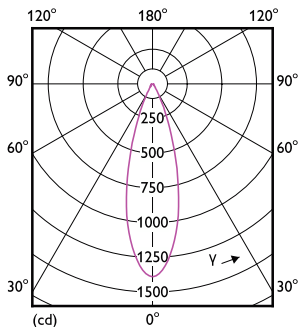

Abmessungsskizzen

Product	D	C
MAS LED ExpertColor 6.7-35W MR16 927 36D	50,5 mm	46 mm

Photometrische Daten

Light Distribution Diagram - MAS LED ExpertColor 6.7-35W MR16 927 36D

Accent Lighting Spots - MAS LED ExpertColor 6.7-35W MR16 927 36D