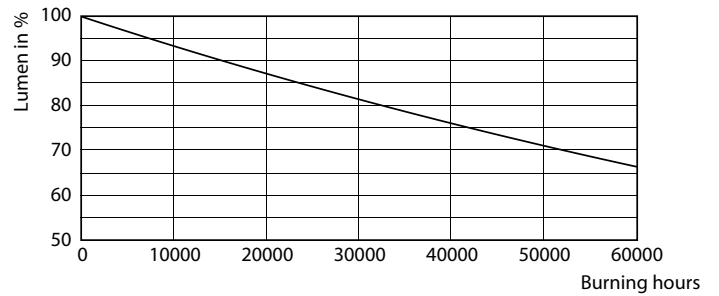

Lumen Maintenance Diagram - LED CLA 60W A60 E27 4000K CL EELA SRT AU