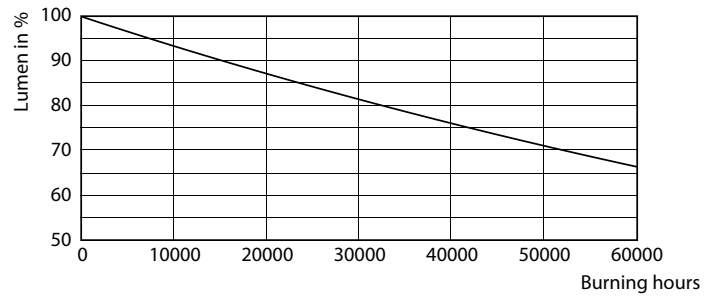

Lumen Maintenance Diagram - LED CLA 60W A60 E27 4000K CL EELA SRT AU