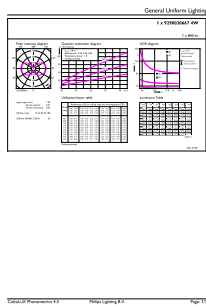

Photometric data

General uniform lighting - LED CLA 60W A60 E27 4000K CL EELA SRT AU