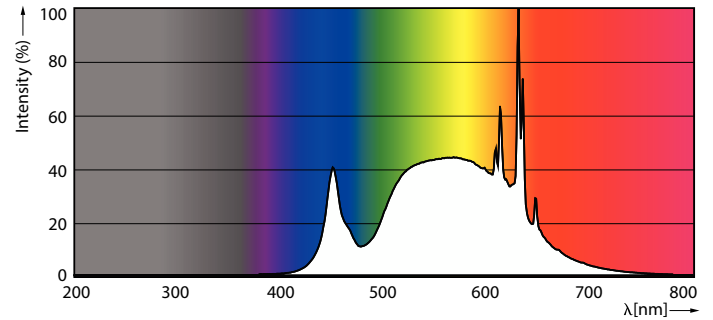

Spectral Power Distribution Colour - LED CLA 60W A60 E27 3000K CL EELA SRT AU