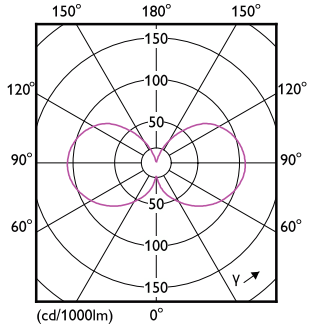

Classic filament LEDbulbs

Photometric data

Light Distribution Diagram - LED CLA 60W A60 E27 3000K CL EELA SRT AU