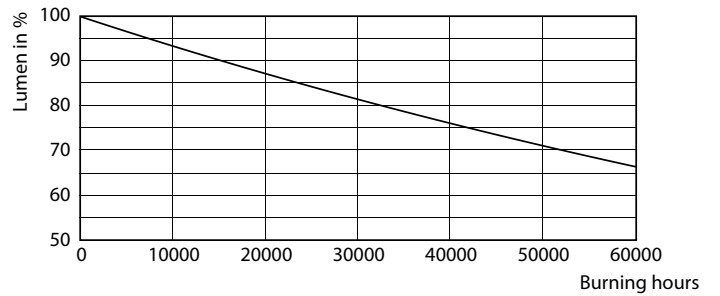

Product data

General Information	
Cap-Base	E27
Nominal lifetime	50,000 hour(s)
Switching Cycle	50,000
Rated Lifetime (Hours)	50,000 hour(s)
Lighting Technology	LED

Light Technical	
Color Code	830 [CCT of 3000K]
Color Code	830 [CCT of 3000K]
Luminous Flux	840 lm
Color Designation	White (WH)
Luminous Efficacy (rated) (Nom)	210 lm/W
Correlated Color Temperature (Nom)	3000 K
Color Consistency	<6
Color rendering index (CRI)	80
LLMF At End Of Nominal Lifetime (Nom)	70 %
Photobiological safety according to EN 62471	RG1

Classic filament LEDbulbs

Photometric data

Light Distribution Diagram - LED CLA 60W A60 E27 3000K CL EELA SRT AU

Lifetime

Life Expectancy Diagram

Lumen Maintenance Diagram - LED CLA 60W A60 E27 3000K CL EELA SRT AU