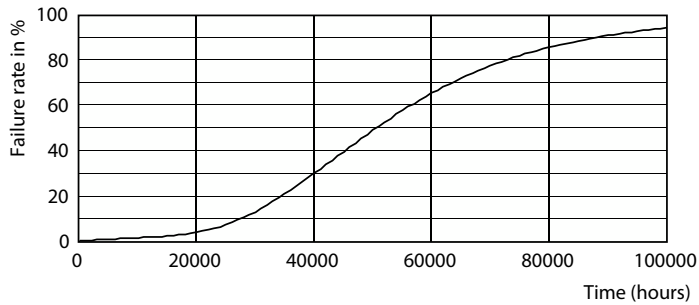

Lifetime

Life Expectancy Diagram