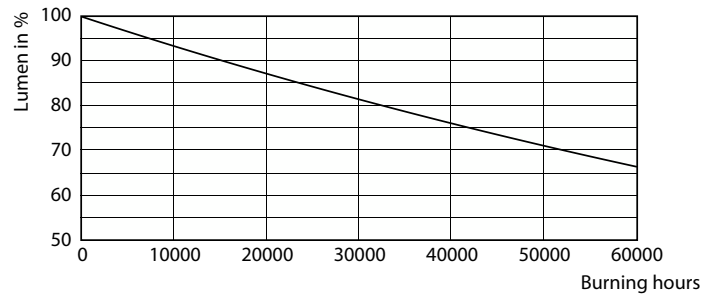

Product data

General Information	
Cap-Base	E27
Nominal lifetime	50,000 h
Switching Cycle	50,000
Rated Lifetime (Hours)	50,000 h
Lighting Technology	LED

Light Technical	
Color Code	830 [CCT of 3000K]
Color Code	830 [CCT of 3000K]
Luminous Flux	840 lm
Color Designation	White (WH)
Luminous Efficacy (rated) (Nom)	210 lm/W
Correlated Color Temperature (Nom)	3000 K
Color Consistency	<6
Color rendering index (CRI)	80
LLMF At End Of Nominal Lifetime (Nom)	70 %
Photobiological safety according to EN 62471	RG1

Classic filament LEDbulbs

Photometric data

Light Distribution Diagram - LED CLA 60W A60 E27 3000K CL EELA SRT AU

Lifetime

Life Expectancy Diagram

Lumen Maintenance Diagram - LED CLA 60W A60 E27 3000K CL EELA SRT AU