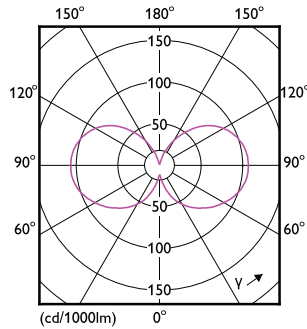

Dimensional drawing

Product	D	C
LED CLA 40W A60 E27 4000K CL EELA SRT AU	60 mm	105 mm

Photometric data

Spectral Power Distribution Colour - LED CLA 40W A60 E27 4000K CL EELA SRT AU

Light Distribution Diagram - LED CLA 40W A60 E27 4000K CL EELA SRT AU