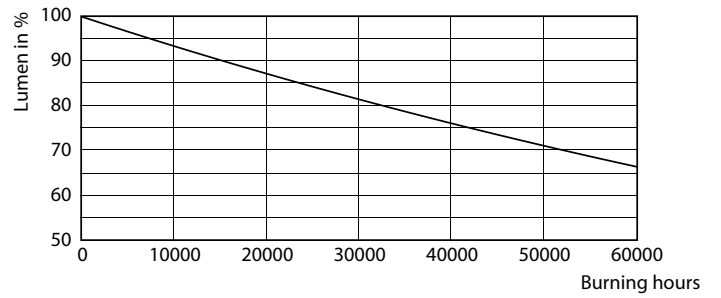

Classic filament LEDbulbs

Lifetime

Life Expectancy Diagram

Lumen Maintenance Diagram - LED CLA 40W A60 E27 4000K CL EELA SRT AU