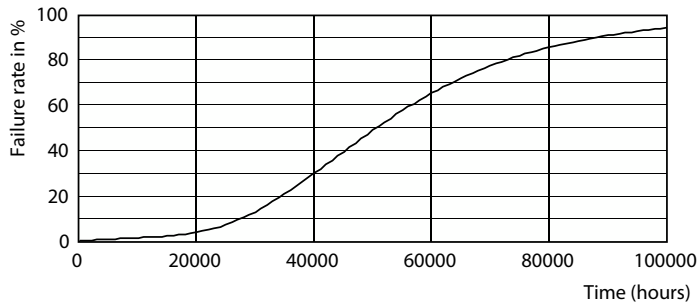

Classic filament LEDbulbs

Lifetime

Life Expectancy Diagram

Lumen Maintenance Diagram - LED CLA 40W A60 E27 4000K CL EELA SRT AU