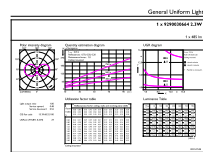

Dimensional drawing

Product	D	C
LED CLA 40W A60 E27 4000K CL EELA SRT AU	60 mm	105 mm

Photometric data

Spectral Power Distribution Colour - LED CLA 40W A60 E27 4000K CL EELA SRT AU

Light Distribution Diagram - LED CLA 40W A60 E27 4000K CL EELA SRT AU