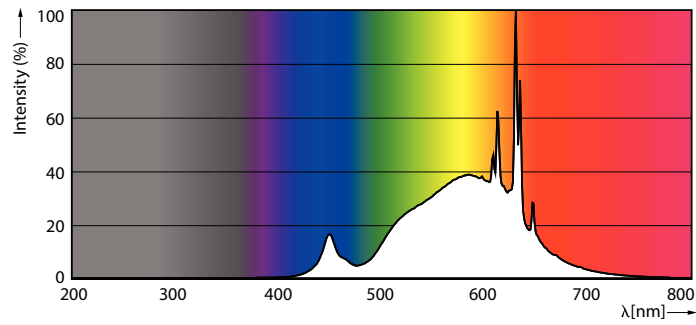

Photometric data

Spectral Power Distribution Colour - LED CLA 40W A60 E27 4000K CL EELA SRT AU

General uniform lighting - LED CLA 40W A60 E27 4000K CL EELA SRT AU