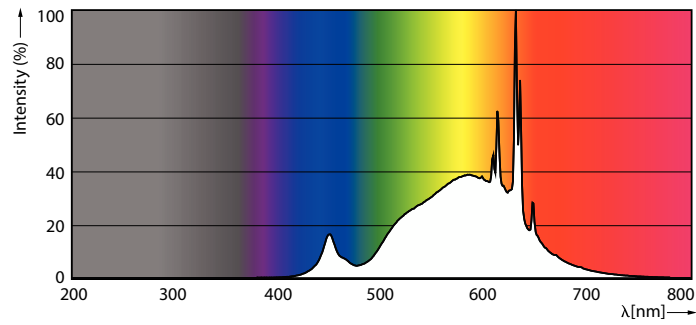

Photometric data

Spectral Power Distribution Colour - LED CLA 40W A60 E27 4000K CL EELA SRT AU