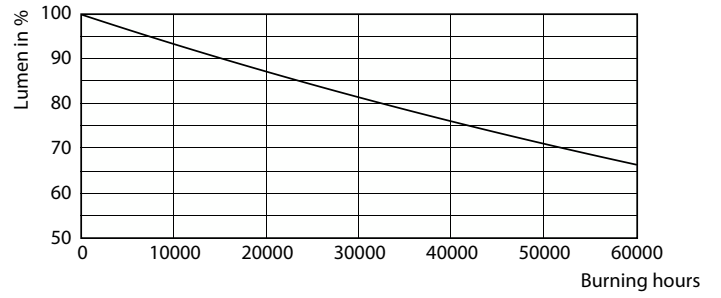

Classic filament LEDbulbs

Lifetime

Life Expectancy Diagram

Lumen Maintenance Diagram - LED CLA 40W A60 E27 4000K CL EELA SRT AU