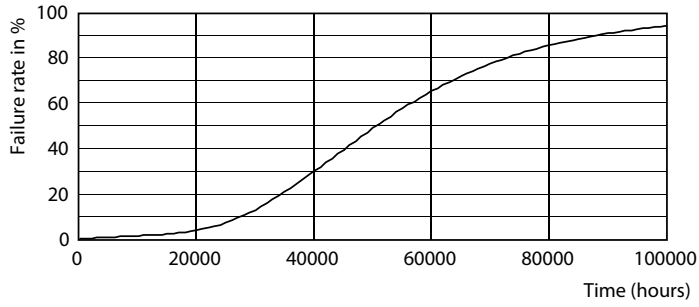

Classic filament LEDbulbs

Lifetime

Life Expectancy Diagram

Lumen Maintenance Diagram - LED CLA 40W A60 E27 4000K CL EELA SRT AU