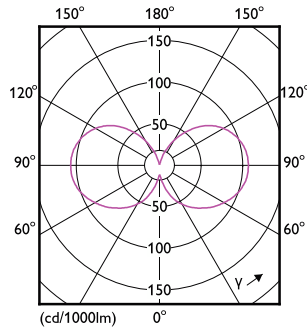

Product data

General Information		Lamp Current (Nom)	
Cap-Base	E27		30 mA
Nominal lifetime	50,000 h	Wattage Equivalent	40 W
Switching Cycle	50,000	Starting Time (Nom)	0.5 s
Rated Lifetime (Hours)	50,000 h	Warm-up time to 60% light	0.5 s
Lighting Technology	LED	Power Factor (Fraction)	0.4
		Voltage (Nom)	220-240 V
Light Technical		Temperature	
Color Code	840 [CCT of 4000K]	Ambient temperature range	-20 to +45 °C
Color Code	840 [CCT of 4000K]	T-Case Maximum (Nom)	35 °C
Luminous Flux	485 lm		
Color Designation	Cool White (CW)	Controls and Dimming	
Luminous Efficacy (rated) (Nom)	210 lm/W	Dimmable	No
Correlated Color Temperature (Nom)	4000 K		
Color Consistency	<6	Mechanical and Housing	
Color rendering index (CRI)	80	Bulb Finish	Clear
LLMF At End Of Nominal Lifetime (Nom)	70 %	Bulb Material	Glass
Photobiological safety according to EN 62471	RG1	Bulb Shape	A60
Operating and Electrical		Approval and Application	
Input Frequency	50 to 60 Hz	Energy Consumption kWh/1000 h	- kWh
Power Consumption	2.3 W	EU RoHS compliant	Yes

Dimensional drawing

Product	D	C
LED CLA 40W A60 E27 4000K CL EELA SRT AU	60 mm	105 mm

Photometric data

Spectral Power Distribution Colour - LED CLA 40W A60 E27 4000K CL EELA SRT AU

Light Distribution Diagram - LED CLA 40W A60 E27 4000K CL EELA SRT AU