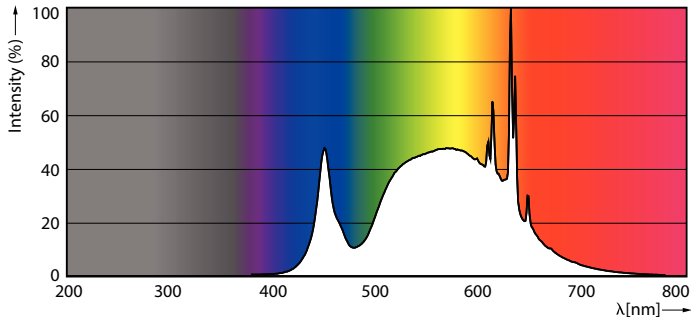

Product data

General Information		Lamp Current (Nom)	
Cap-Base	E27		30 mA
Nominal lifetime	50,000 hour(s)	Wattage Equivalent	40 W
Switching Cycle	50,000	Starting Time (Nom)	0.5 s
Rated Lifetime (Hours)	50,000 hour(s)	Warm-up time to 60% light	0.5 s
Lighting Technology	LED	Power Factor (Fraction)	0.4
		Voltage (Nom)	220-240 V
Light Technical		Temperature	
Color Code	830 [CCT of 3000K]	Ambient temperature range	-20 to +45 °C
Color Code	830 [CCT of 3000K]	T-Case Maximum (Nom)	35 °C
Luminous Flux	485 lm		
Color Designation	White (WH)	Controls and Dimming	
Luminous Efficacy (rated) (Nom)	210 lm/W	Dimmable	No
Correlated Color Temperature (Nom)	3000 K		
Color Consistency	<6	Mechanical and Housing	
Color rendering index (CRI)	80	Bulb Finish	Clear
LLMF At End Of Nominal Lifetime (Nom)	70 %	Bulb Material	Glass
Photobiological safety according to EN 62471	RG1	Bulb Shape	A60
Operating and Electrical		Approval and Application	
Input Frequency	50 to 60 Hz	Energy Consumption kWh/1000 h	- kWh
Power Consumption	2.3 W	EU RoHS compliant	Yes

Dimensional drawing

Product	D	C
LED CLA 40W A60 E27 3000K CL EELA SRT AU	60 mm	105 mm

Photometric data

General uniform lighting - LED CLA 40W A60 E27 3000K CL EELA SRT AU

Light Distribution Diagram - LED CLA 40W A60 E27 3000K CL EELA SRT AU

General uniform lighting - LED CLA 40W A60 E27 3000K CL EELA SRT AU

Classic filament LEDbulbs

Photometric data

Spectral Power Distribution Colour - LED CLA 40W A60 E27 3000K CL EELA SRT AU

Lifetime

Life Expectancy Diagram