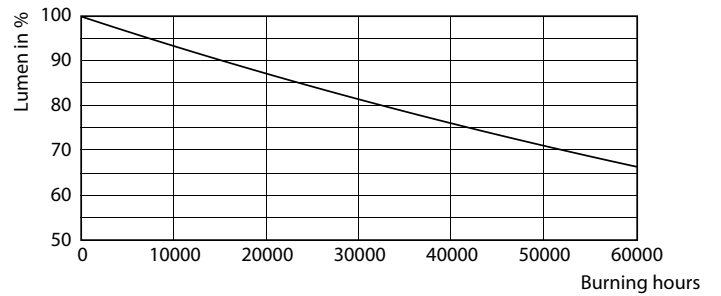

Product data

General Information		Lamp Current (Nom)	
Cap-Base	E27		30 mA
Nominal lifetime	50,000 hour(s)	Wattage Equivalent	40 W
Switching Cycle	50,000	Starting Time (Nom)	0.5 s
Rated Lifetime (Hours)	50,000 hour(s)	Warm-up time to 60% light	0.5 s
Lighting Technology	LED	Power Factor (Fraction)	0.4
		Voltage (Nom)	220-240 V
Light Technical		Temperature	
Color Code	830 [CCT of 3000K]	Ambient temperature range	-20 to +45 °C
Color Code	830 [CCT of 3000K]	T-Case Maximum (Nom)	35 °C
Luminous Flux	485 lm		
Color Designation	White (WH)	Controls and Dimming	
Luminous Efficacy (rated) (Nom)	210 lm/W	Dimmable	No
Correlated Color Temperature (Nom)	3000 K		
Color Consistency	<6	Mechanical and Housing	
Color rendering index (CRI)	80	Bulb Finish	Clear
LLMF At End Of Nominal Lifetime (Nom)	70 %	Bulb Material	Glass
Photobiological safety according to EN 62471	RG1	Bulb Shape	A60
Operating and Electrical		Approval and Application	
Input Frequency	50 to 60 Hz	Energy Consumption kWh/1000 h	- kWh
Power Consumption	2.3 W	EU RoHS compliant	Yes

General uniform lighting - LED CLA 40W A60 E27 3000K CL EELA SRT AU

Classic filament LEDbulbs

Photometric data

Spectral Power Distribution Colour - LED CLA 40W A60 E27 3000K CL EELA SRT AU

Lifetime

Life Expectancy Diagram