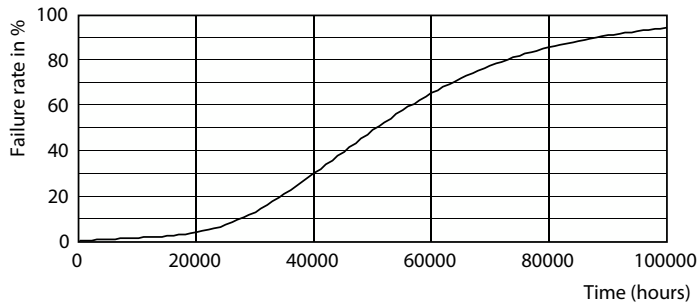

Product data

General Information		Lamp Current (Nom)	
Cap-Base	E27		30 mA
Nominal lifetime	50,000 hour(s)	Wattage Equivalent	40 W
Switching Cycle	50,000	Starting Time (Nom)	0.5 s
Rated Lifetime (Hours)	50,000 hour(s)	Warm-up time to 60% light	0.5 s
Lighting Technology	LED	Power Factor (Fraction)	0.4
		Voltage (Nom)	220-240 V
Light Technical		Temperature	
Color Code	830 [CCT of 3000K]	Ambient temperature range	-20 to +45 °C
Color Code	830 [CCT of 3000K]	T-Case Maximum (Nom)	35 °C
Luminous Flux	485 lm		
Color Designation	White (WH)	Controls and Dimming	
Luminous Efficacy (rated) (Nom)	210 lm/W	Dimmable	No
Correlated Color Temperature (Nom)	3000 K		
Color Consistency	<6	Mechanical and Housing	
Color rendering index (CRI)	80	Bulb Finish	Clear
LLMF At End Of Nominal Lifetime (Nom)	70 %	Bulb Material	Glass
Photobiological safety according to EN 62471	RG1	Bulb Shape	A60
Operating and Electrical		Approval and Application	
Input Frequency	50 to 60 Hz	Energy Consumption kWh/1000 h	- kWh
Power Consumption	2.3 W	EU RoHS compliant	Yes

General uniform lighting - LED CLA 40W A60 E27 3000K CL EELA SRT AU

Classic filament LEDbulbs

Photometric data

Spectral Power Distribution Colour - LED CLA 40W A60 E27 3000K CL EELA SRT AU

Lifetime

Life Expectancy Diagram