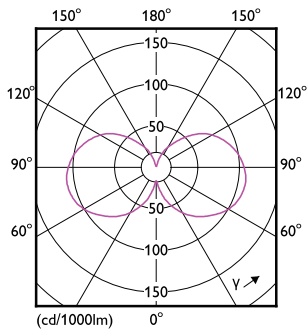

Photometric data

Light Distribution Diagram - LED CLA 40W A60 E27 3000K CL EELA SRT AU

General uniform lighting - LED CLA 40W A60 E27 3000K CL EELA SRT AU