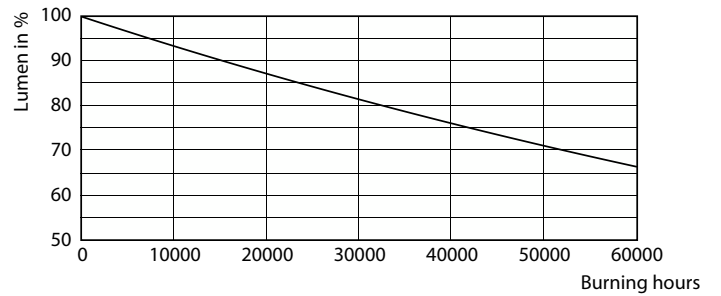

Product data

General Information	
Cap-Base	E27
Nominal lifetime	50,000 h
Switching Cycle	50,000
Rated Lifetime (Hours)	50,000 h
Lighting Technology	LED

Light Technical	
Color Code	830 [CCT of 3000K]
Color Code	830 [CCT of 3000K]
Luminous Flux	485 lm
Color Designation	White (WH)
Luminous Efficacy (rated) (Nom)	210 lm/W
Correlated Color Temperature (Nom)	3000 K
Color Consistency	<6
Color rendering index (CRI)	80
LLMF At End Of Nominal Lifetime (Nom)	70 %
Photobiological safety according to EN 62471	RG1

General uniform lighting - LED CLA 40W A60 E27 3000K CL EELA SRT AU

Classic filament LEDbulbs

Photometric data

Spectral Power Distribution Colour - LED CLA 40W A60 E27 3000K CL EELA SRT AU

Lifetime

Life Expectancy Diagram