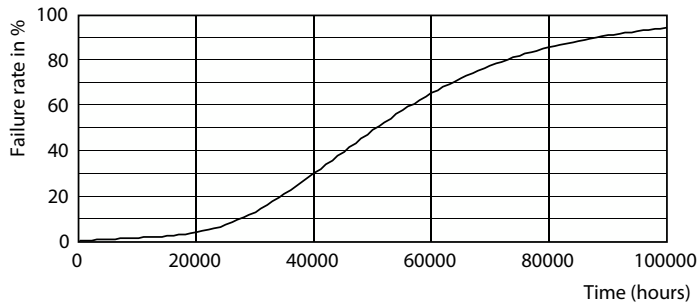

General uniform lighting - LED CLA 40W A60 E27 3000K CL EELA SRT AU

Classic filament LEDbulbs

Photometric data

Spectral Power Distribution Colour - LED CLA 40W A60 E27 3000K CL EELA SRT AU

Lifetime

Life Expectancy Diagram