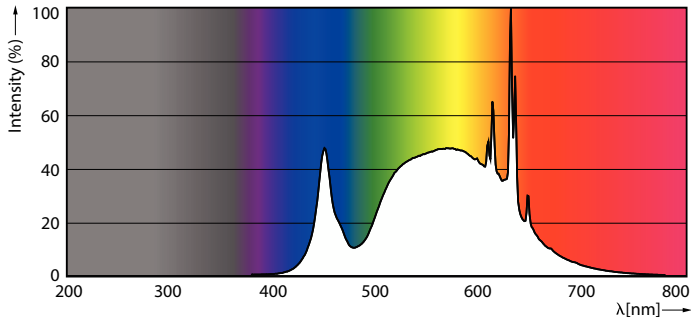

Classic filament LEDbulbs

Photometric data

Spectral Power Distribution Colour - LED CLA 40W A60 E27 3000K CL EELA SRT AU