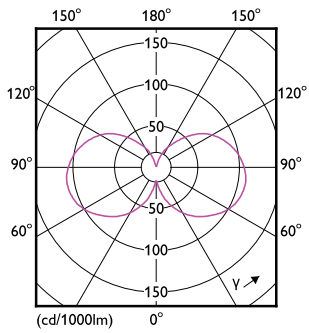

Photometric data

Light Distribution Diagram - LED CLA 40W A60 E27 3000K CL EELA SRT AU

General uniform lighting - LED CLA 40W A60 E27 3000K CL EELA SRT AU