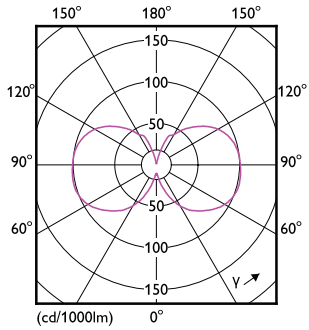

Classic filament LEDbulbs

Photometric data

Light Distribution Diagram - LEDclassic 60W E27 2700K G120 D CL AU