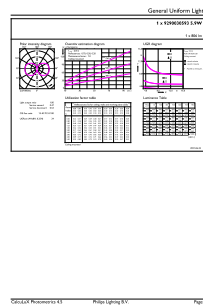

Photometric data

General uniform lighting - LEDclassic 60W E27 2700K G120 D CL AU