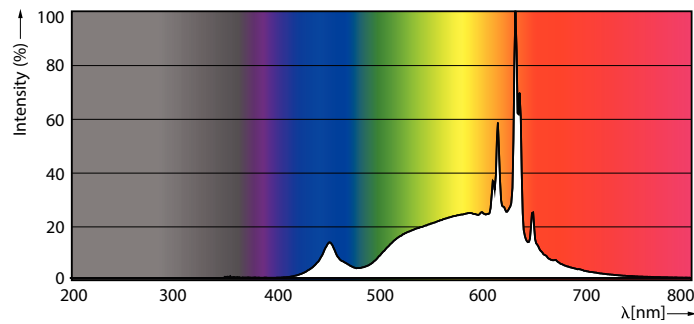

Photometric data

Spectral Power Distribution Colour - LEDclassic 60W E27 2700K G120 D CL AU