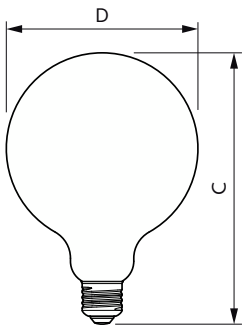

## Dimensional drawing

Product	D	C
LEDclassic 60W E27 2700K G120 D CL AU	124 mm	178 mm