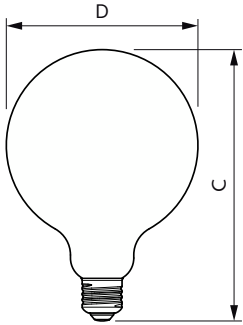

Classic filament LEDbulbs

Ambient temperature range	-20 to +45 °C
Product Data	
Order product name	LEDclassic 60W E27 2700K G120 D CL AU
Full product name	LEDclassic 60W E27 2700K G120 D CL AU
Full product code	871951438588700
Order code	929003059379

Material Nr. (12NC)	929003059379
Numerator - Quantity Per Pack	1
EAN/UPC - Product/Case	8719514385887
Numerator - Packs per outer box	3
EAN/UPC - Case	8719514385894

Dimensional drawing

Product	D	C
LEDclassic 60W E27 2700K G120 D CL AU	124 mm	178 mm