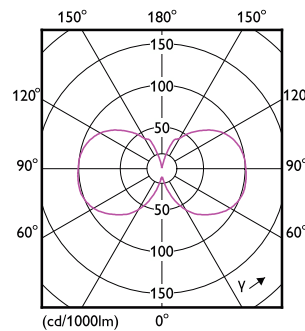

Product data

General Information		Lamp Current (Nom)	
Cap-Base	E27		35 mA
Nominal lifetime	15,000 hour(s)	Wattage Equivalent	60 W
Switching Cycle	20,000	Starting Time (Nom)	0.5 s
Rated Lifetime (Hours)	15,000 hour(s)	Warm-up time to 60% light	0.5 s
Lighting Technology	LED	Power Factor (Fraction)	0.7
		Voltage (Nom)	220-240 V
Light Technical		Temperature	
Color Code	927 [CCT of 2700K]	T-Case Maximum (Nom)	80 °C
Color Code	927 [CCT of 2700K]		
Luminous Flux	806 lm	Controls and Dimming	
Color Designation	Warm White (WW)	Dimmable	Only with specific dimmers
Correlated Color Temperature (Nom)	2700 K		
Luminous Efficacy (rated) (Nom)	134 lm/W	Mechanical and Housing	
Color Consistency	<6	Bulb Finish	Clear
Color rendering index (CRI)	90	Bulb Material	Glass
LLMF At End Of Nominal Lifetime (Nom)	70 %	Bulb Shape	G120
Photobiological safety according to EN 62471	RGO	Net Weight (Piece)	0.165 kg
Operating and Electrical		Approval and Application	
Input Frequency	50 to 60 Hz	Energy Consumption kWh/1000 h	6 kWh
Power Consumption	6 W	EU RoHS compliant	Yes

Material Nr. (12NC)	929003059379
Numerator - Quantity Per Pack	1
EAN/UPC - Product/Case	8719514385887
Numerator - Packs per outer box	3
EAN/UPC - Case	8719514385894

Dimensional drawing

Product	D	C
LEDclassic 60W E27 2700K G120 D CL AU	124 mm	178 mm

Photometric data

© 2024 Philips Lighting B.V. Page 10/11

Spectral Power Distribution Colour - LEDclassic 60W E27 2700K G120 D CL AU

General uniform lighting - LEDclassic 60W E27 2700K G120 D CL AU

Light Distribution Diagram - LEDclassic 60W E27 2700K G120 D CL AU