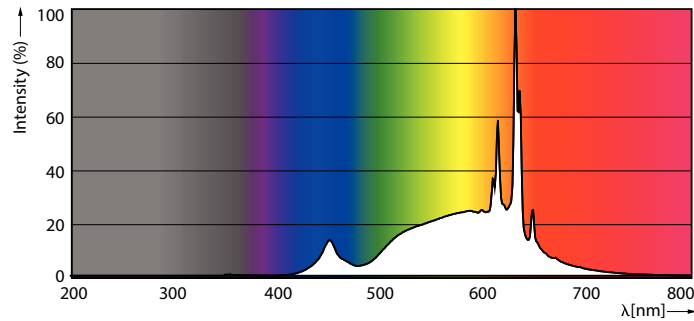

Photometric data

© 2024 Philips Lighting B.V. Page 10/11

Spectral Power Distribution Colour - LEDclassic 60W E27 2700K G120 D CL AU