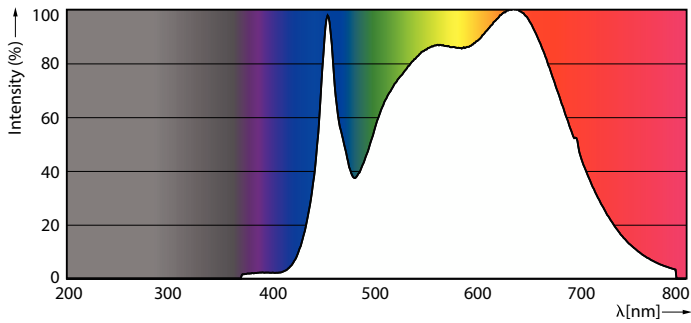

MASTER LEDspot ExpertColor AR111

Photometrische Daten

Spectral Power Distribution Colour - MAS ExpertColor 14.8-75W 940 AR111 45D