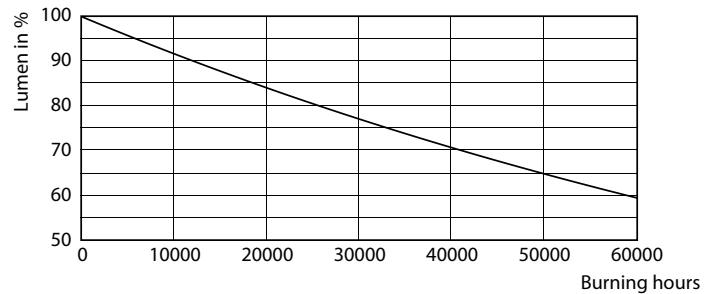

Lumen Maintenance Diagram - MAS ExpertColor 14.8-75W 940 AR111 45D