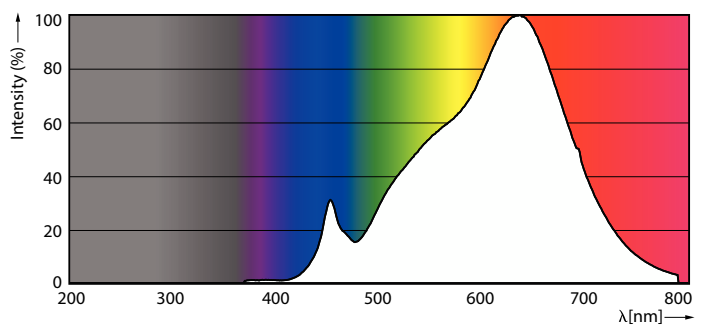

## Datos fotométricos

Light Distribution Diagram - MAS ExpertColor 14.8-75W 927 AR111 24D

Spectral Power Distribution Colour - MAS ExpertColor 14.8-75W 927 AR111 24D