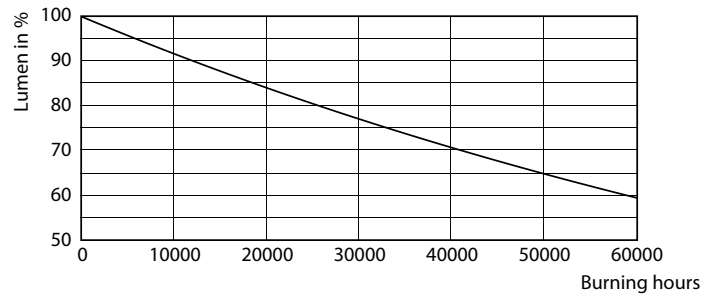

Lumen Maintenance Diagram - MAS ExpertColor 14.8-75W 927 AR111 24D