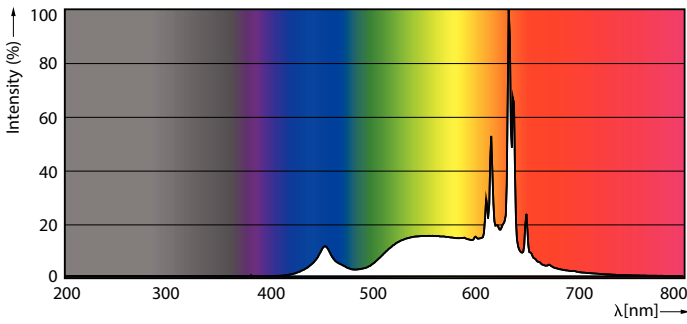

Photometric data

Spectral Power Distribution Colour - LEDclassic 40W P45 2700K E27 D CL AU