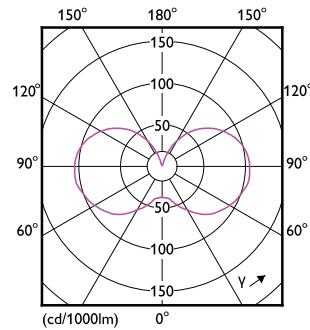

Power Consumption	3.5 W
Lamp Current (Nom)	24 mA
Wattage Equivalent	40 W
Starting Time (Nom)	0.5 s
Warm-up time to 60% light	0.5 s
Power Factor (Fraction)	0.6
Voltage (Nom)	220-240 V
Temperature	
Ambient temperature range	-20 to +45 °C
T-Case Maximum (Nom)	70 °C
Controls and Dimming	
Dimmable	Only with specific dimmers
Mechanical and Housing	
Bulb Finish	Clear
Bulb Material	Glass
Bulb Shape	P45

Dimensional drawing

Product	D	C
LEDclassic 40W P45 2700K E27 D CL AU	45 mm	78 mm

Photometric data

Spectral Power Distribution Colour - LEDclassic 40W P45 2700K E27 D CL AU

Light Distribution Diagram - LEDclassic 40W P45 2700K E27 D CL AU