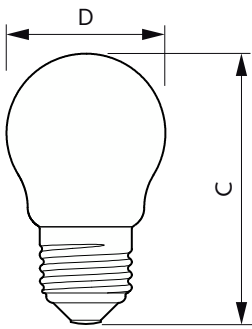

Power Consumption	3.5 W
Lamp Current (Nom)	24 mA
Wattage Equivalent	40 W
Starting Time (Nom)	0.5 s
Warm-up time to 60% light	0.5 s
Power Factor (Fraction)	0.6
Voltage (Nom)	220-240 V
Temperature	
Ambient temperature range	-20 to +45 °C
T-Case Maximum (Nom)	70 °C
Controls and Dimming	
Dimmable	Only with specific dimmers
Mechanical and Housing	
Bulb Finish	Clear
Bulb Material	Glass
Bulb Shape	P45

Order code	929003013279
Material Nr. (12NC)	929003013279
Numerator - Quantity Per Pack	1
Net Weight (Piece)	0.014 kg
EAN/UPC - Product/Case	8719514377417
Numerator - Packs per outer box	6
EAN/UPC - Case	8719514377424

Dimensional drawing

Product	D	C
LEDclassic 40W P45 2700K E27 D CL AU	45 mm	78 mm

Photometric data

Spectral Power Distribution Colour - LEDclassic 40W P45 2700K E27 D CL AU

Light Distribution Diagram - LEDclassic 40W P45 2700K E27 D CL AU