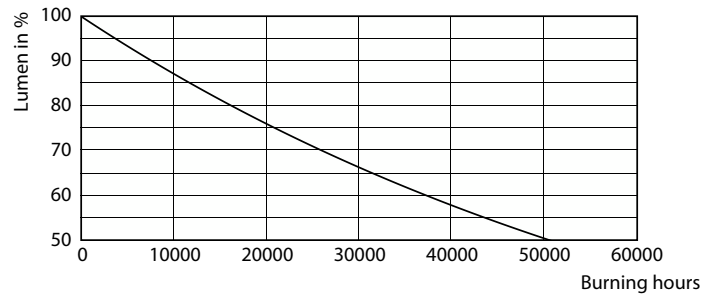

Product data

General Information	
Cap-Base	E27
Nominal lifetime	15,000 hour(s)
Switching Cycle	20,000
Rated Lifetime (Hours)	15,000 hour(s)
Lighting Technology	LED
Light Technical	
Color Code	927 [CCT of 2700K]
Color Code	927 [CCT of 2700K]
Luminous Flux	470 lm
Luminous Efficacy (rated) (Nom)	134 lm/W
Color Designation	Warm White (WW)
Correlated Color Temperature (Nom)	2700 K
Color Consistency	<6
Color rendering index (CRI)	90
LLMF At End Of Nominal Lifetime (Nom)	70 %
Operating and Electrical	
Input Frequency	50 to 60 Hz

Dimensional drawing

Product	D	C
LEDclassic 40W P45 2700K E27 D CL AU	45 mm	78 mm

Photometric data

Spectral Power Distribution Colour - LEDclassic 40W P45 2700K E27 D CL AU

Light Distribution Diagram - LEDclassic 40W P45 2700K E27 D CL AU

Classic filament LED candles and lusters

Photometric data

General uniform lighting - LEDclassic 40W P45 2700K E27 D CL AU

Lifetime

Life Expectancy Diagram

Lumen Maintenance Diagram - LEDclassic 40W P45 2700K E27 D CL AU