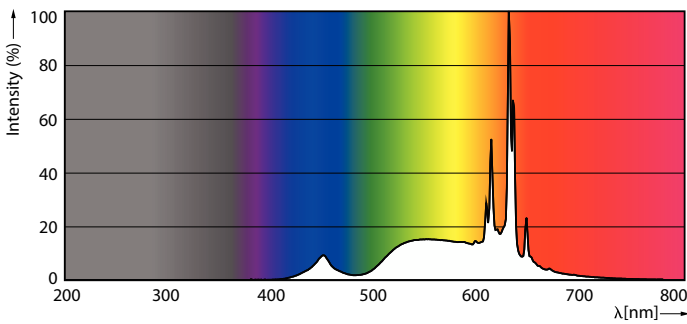

Photometric data

Spectral Power Distribution Colour - LEDclassic 60W G93 2700K E27 D CL AU

General uniform lighting - LEDclassic 60W G93 2700K E27 D CL AU