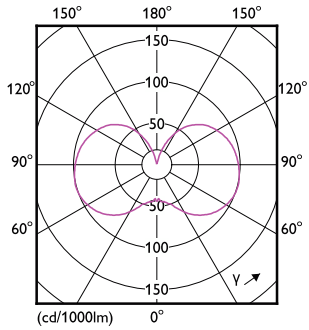

Classic filament LEDbulbs

Photometric data

Light Distribution Diagram - LEDclassic 60W G93 2700K E27 D CL AU