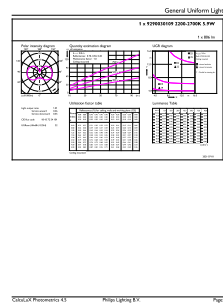

Photometric data

General uniform lighting - LEDclassic 60W G93 2700K E27 D CL AU