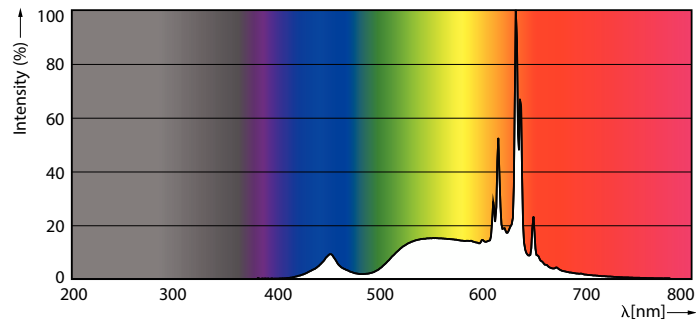

Photometric data

Spectral Power Distribution Colour - LEDclassic 60W G93 2700K E27 D CL AU