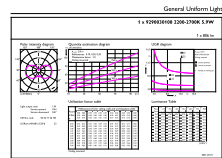

Photometric data

Spectral Power Distribution Colour - LEDclassic 60W ST64 2700K B22 D CL AU

Light Distribution Diagram - LEDclassic 60W ST64 2700K B22 D CL AU

General uniform lighting - LEDclassic 60W ST64 2700K B22 D CL AU