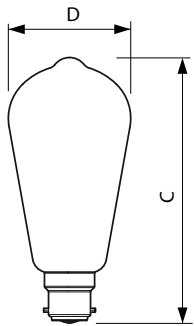

Classic filament LEDbulbs

LED Innovations	EyeComfort
Ambient temperature range	-20 to +45 °C
Product Data	
Order product name	LEDclassic 60W ST64 2700K B22 D CL AU
Full product name	LEDclassic 60W ST64 2700K B22 D CL AU
Full product code	871951437723300
Order code	929003010879

Material Nr. (12NC)	929003010879
Numerator - Quantity Per Pack	1
EAN/UPC - Product/Case	8719514377233
Numerator - Packs per outer box	6
EAN/UPC - Case	8719514377240

Dimensional drawing

Product	D	C
LEDclassic 60W ST64 2700K B22 D CL AU	64 mm	139 mm