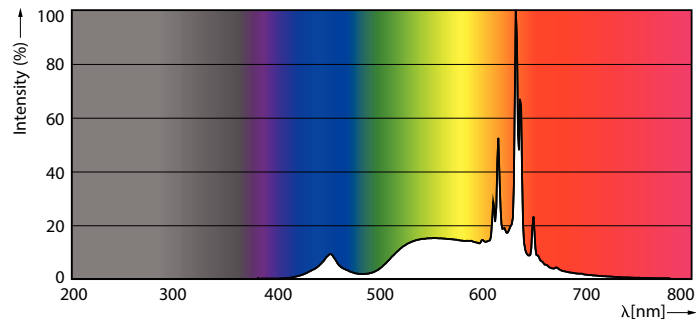

Photometric data

Spectral Power Distribution Colour - LEDclassic 60W ST64 2700K B22 D CL AU

General uniform lighting - LEDclassic 60W ST64 2700K B22 D CL AU