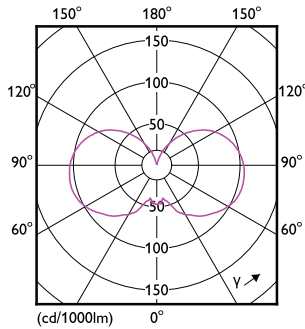

Photometric data

Light Distribution Diagram - LEDclassic 60W ST64 2700K B22 D CL AU

General uniform lighting - LEDclassic 60W ST64 2700K B22 D CL AU