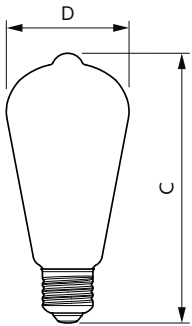

Classic filament LEDbulbs

LED Innovations	EyeComfort
Ambient temperature range	-20 to +45 °C
Product Data	
Order product name	LEDclassic 60W ST64 2700K E27 D CL AU
Full product name	LEDclassic 60W ST64 2700K E27 D CL AU
Full product code	871951437721900
Order code	929003010779

Material Nr. (12NC)	929003010779
Numerator - Quantity Per Pack	1
EAN/UPC - Product/Case	8719514377219
Numerator - Packs per outer box	6
EAN/UPC - Case	8719514377226

Dimensional drawing

Product	D	C
LEDclassic 60W ST64 2700K E27 D CL AU	64 mm	140 mm