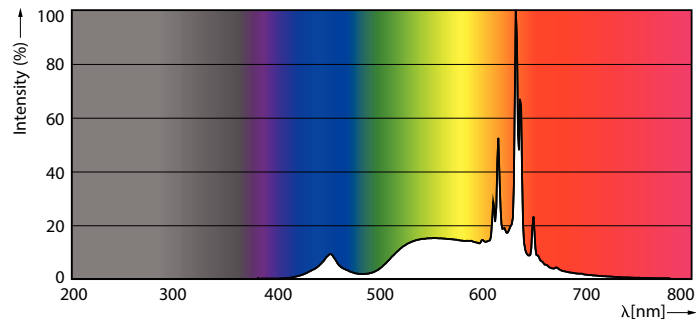

Photometric data

Spectral Power Distribution Colour - LEDclassic 60W ST64 2700K E27 D CL AU

General uniform lighting - LEDclassic 60W ST64 2700K E27 D CL AU