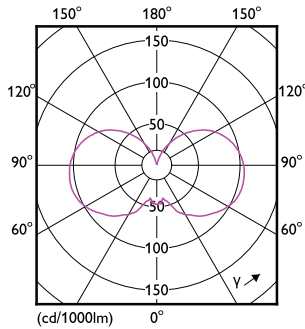

Photometric data

Light Distribution Diagram - LEDclassic 60W ST64 2700K E27 D CL AU

General uniform lighting - LEDclassic 60W ST64 2700K E27 D CL AU