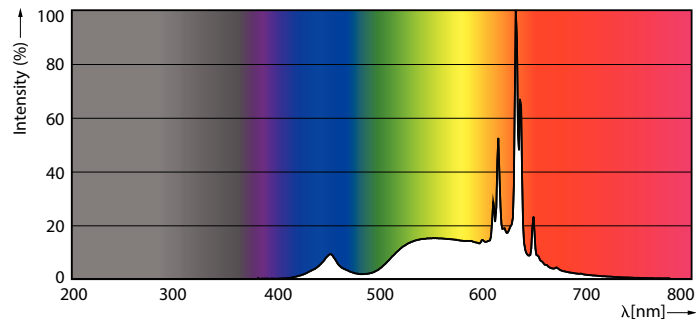

Photometric data

Spectral Power Distribution Colour - LEDclassic 60W ST64 2700K E27 D CL AU