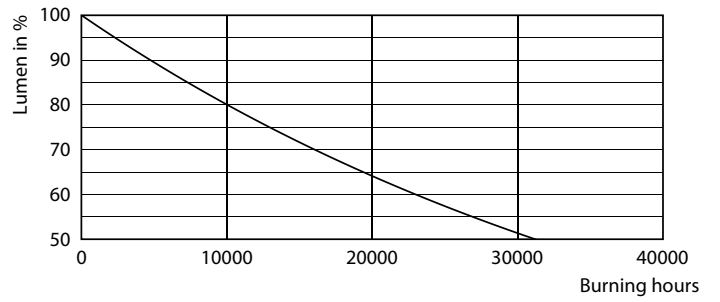

Classic filament LEDbulbs

Lifetime

Lumen Maintenance Diagram - LEDclassic 60W ST64 2700K E27 D CL AU