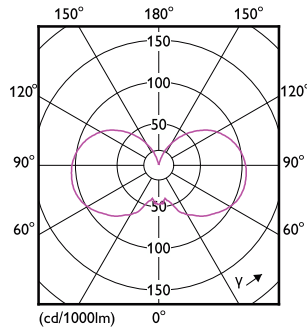

Photometric data

Light Distribution Diagram - LEDclassic 60W ST64 2700K E27 D CL AU