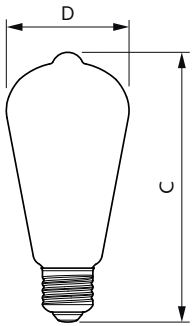

Product data

General Information	
Cap-Base	E27
Nominal lifetime	15,000 h
Switching Cycle	20,000
Rated Lifetime (Hours)	15,000 h
Lighting Technology	LED
Light Technical	
Color Code	927 [CCT of 2700K]
Color Code	927 [CCT of 2700K]
Luminous Flux	806 lm
Color Designation	Warm White (WW)
Luminous Efficacy (rated) (Nom)	134 lm/W
Correlated Color Temperature (Nom)	2700 K
Color Consistency	<6
Color rendering index (CRI)	90
LLMF At End Of Nominal Lifetime (Nom)	70 %
Operating and Electrical	
Input Frequency	50 to 60 Hz
Power Consumption	6 W
Lamp Current (Nom)	40 mA

Wattage Equivalent	60 W
Starting Time (Nom)	0.5 s
Warm-up time to 60% light	0.5 s
Power Factor (Fraction)	0.6
Voltage (Nom)	220-240 V
Temperature	
Ambient temperature range	-20 to +45 °C
T-Case Maximum (Nom)	70 °C
Controls and Dimming	
Dimmable	Only with specific dimmers
Mechanical and Housing	
Bulb Finish	Clear
Bulb Material	Glass
Bulb Shape	ST64
Approval and Application	
Energy Consumption kWh/1000 h	6 kWh
EU RoHS compliant	Yes
EyeComfort	Yes

Product	D	C
LEDclassic 60W ST64 2700K E27 D CL AU	64 mm	140 mm

Photometric data

Spectral Power Distribution Colour - LEDclassic 60W ST64 2700K E27 D CL AU

Light Distribution Diagram - LEDclassic 60W ST64 2700K E27 D CL AU