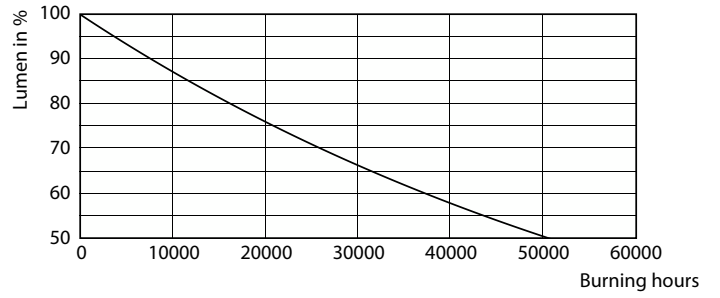

Classic filament LEDbulbs

Lifetime

Life Expectancy Diagram

Lumen Maintenance Diagram - LEDclassic 60W A60 2700K B22 D CL AU