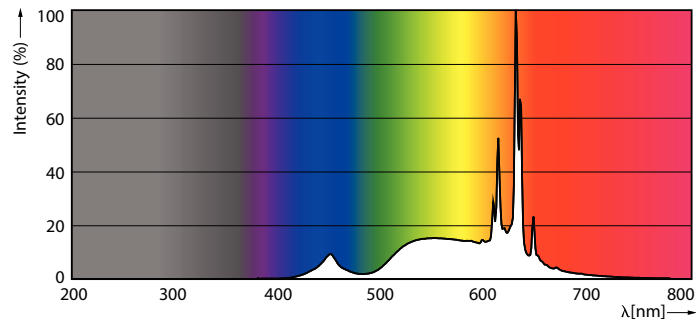

Photometric data

Spectral Power Distribution Colour - LEDclassic 60W A60 2700K B22 D CL AU