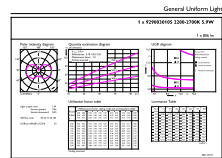

Classic filament LEDbulbs

LED Innovations	EyeComfort
Ambient temperature range	-20 to +45 °C
Product Data	
Order product name	LEDclassic 60W A60 2700K B22 D CL AU
Full product name	LEDclassic 60W A60 2700K B22 D CL AU
Full product code	871951437719600
Order code	929003010579

Material Nr. (12NC)	929003010579
Numerator - Quantity Per Pack	1
EAN/UPC - Product/Case	8719514377196
Numerator - Packs per outer box	6
EAN/UPC - Case	8719514377202

Dimensional drawing

Product	D	C
LEDclassic 60W A60 2700K B22 D CL AU	60 mm	103 mm

Photometric data