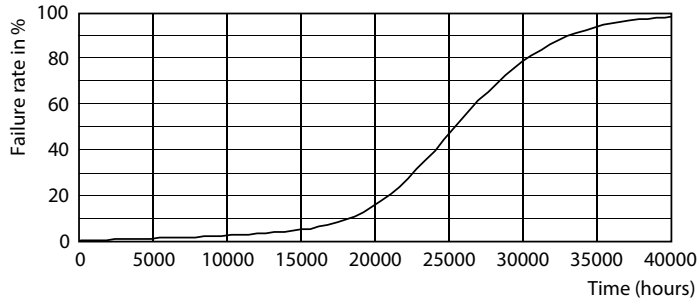

Classic filament LEDbulbs

Lifetime

Life Expectancy Diagram

Lumen Maintenance Diagram - LEDclassic 60W A60 2700K B22 D CL AU