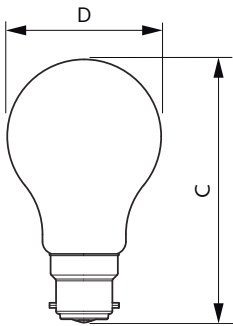

Classic filament LEDbulbs

LED Innovations	EyeComfort
Ambient temperature range	-20 to +45 °C
Product Data	
Order product name	LEDclassic 60W A60 2700K B22 D CL AU
Full product name	LEDclassic 60W A60 2700K B22 D CL AU
Full product code	871951437719600
Order code	929003010579

Material Nr. (12NC)	929003010579
Numerator - Quantity Per Pack	1
EAN/UPC - Product/Case	8719514377196
Numerator - Packs per outer box	6
EAN/UPC - Case	8719514377202

Dimensional drawing