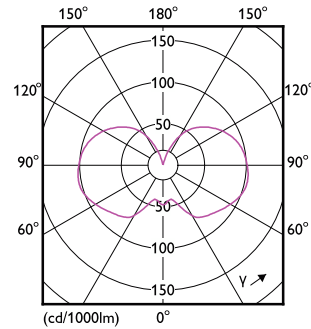

Light Distribution Diagram - LEDclassic 60W A60 2700K B22 D CL AU