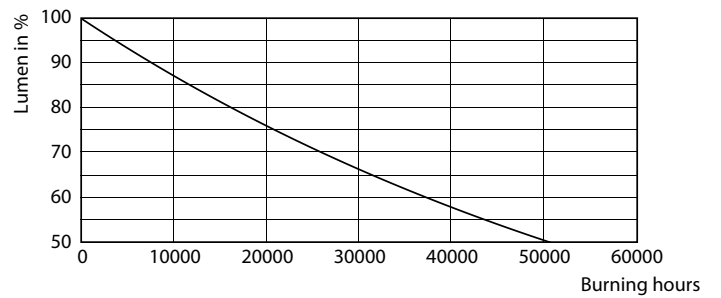

Product data

General Information	
Cap-Base	E27
Nominal lifetime	15,000 hour(s)
Switching Cycle	20,000
Rated Lifetime (Hours)	15,000 hour(s)
Lighting Technology	LED
Light Technical	
Color Code	927 [CCT of 2700K]
Color Code	927 [CCT of 2700K]
Luminous Flux	806 lm
Luminous Efficacy (rated) (Nom)	134 lm/W
Color Designation	Warm White (WW)
Correlated Color Temperature (Nom)	2700 K
Color Consistency	<6
Color rendering index (CRI)	90
LLMF At End Of Nominal Lifetime (Nom)	70 %
Operating and Electrical	
Input Frequency	50 to 60 Hz

Dimensional drawing

Product	D	C
LEDclassic 60W A60 2700K E27 D CL AU	60 mm	104 mm

Photometric data

Spectral Power Distribution Colour - LEDclassic 60W A60 2700K E27 D CL AU

Light Distribution Diagram - LEDclassic 60W A60 2700K E27 D CL AU

Classic filament LEDbulbs

Photometric data

General uniform lighting - LEDclassic 60W A60 2700K E27 D CL AU

Lifetime

Life Expectancy Diagram

Lumen Maintenance Diagram - LEDclassic 60W A60 2700K E27 D CL AU