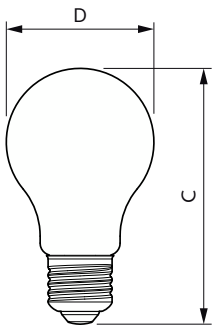

Power Consumption	6 W
Lamp Current (Nom)	40 mA
Wattage Equivalent	60 W
Starting Time (Nom)	0.5 s
Warm-up time to 60% light	0.5 s
Power Factor (Fraction)	0.6
Voltage (Nom)	220-240 V
Temperature	
Ambient temperature range	-20 to +45 °C
T-Case Maximum (Nom)	70 °C
Controls and Dimming	
Dimmable	Only with specific dimmers
Mechanical and Housing	
Bulb Finish	Clear
Bulb Material	Glass
Bulb Shape	A60

Order code	929003010379
Material Nr. (12NC)	929003010379
Numerator - Quantity Per Pack	1
Net Weight (Piece)	0.034 kg
EAN/UPC - Product/Case	8719514377172
Numerator - Packs per outer box	6
EAN/UPC - Case	8719514377189

Dimensional drawing

Product	D	C
LEDclassic 60W A60 2700K E27 D CL AU	60 mm	104 mm

Photometric data

Spectral Power Distribution Colour - LEDclassic 60W A60 2700K E27 D CL AU

Light Distribution Diagram - LEDclassic 60W A60 2700K E27 D CL AU