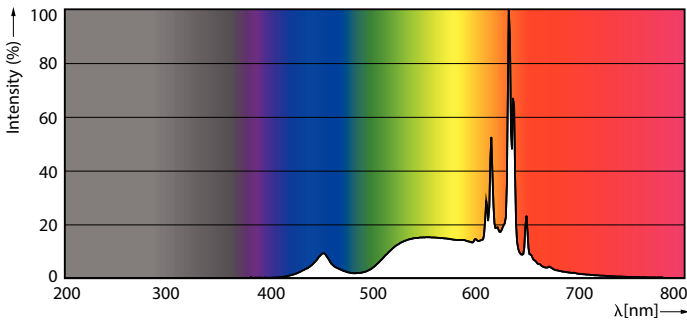

Product data

General Information	
Cap-Base	E27
Nominal lifetime	15,000 hour(s)
Switching Cycle	20,000
Rated Lifetime (Hours)	15,000 hour(s)
Lighting Technology	LED
Light Technical	
Color Code	927 [CCT of 2700K]
Color Code	927 [CCT of 2700K]
Luminous Flux	806 lm
Luminous Efficacy (rated) (Nom)	134 lm/W
Color Designation	Warm White (WW)
Correlated Color Temperature (Nom)	2700 K
Color Consistency	<6
Color rendering index (CRI)	90
LLMF At End Of Nominal Lifetime (Nom)	70 %
Operating and Electrical	
Input Frequency	50 to 60 Hz

Power Consumption	6 W
Lamp Current (Nom)	40 mA
Wattage Equivalent	60 W
Starting Time (Nom)	0.5 s
Warm-up time to 60% light	0.5 s
Power Factor (Fraction)	0.6
Voltage (Nom)	220-240 V
Temperature	
Ambient temperature range	-20 to +45 °C
T-Case Maximum (Nom)	70 °C
Controls and Dimming	
Dimmable	Only with specific dimmers
Mechanical and Housing	
Bulb Finish	Clear
Bulb Material	Glass
Bulb Shape	A60

Classic filament LEDbulbs

Approval and Application

Energy Consumption kWh/1000 h	6 kWh
EU RoHS compliant	Yes
EyeComfort	Yes
LED Innovations	EyeComfort

Product Data

Order product name	LEDclassic 60W A60 2700K E27 D CL AU
Full product name	LEDclassic 60W A60 2700K E27 D CL AU
Full product code	87195143771200

Dimensional drawing

Product	D	C
LEDclassic 60W A60 2700K E27 D CL AU	60 mm	104 mm

Photometric data

Spectral Power Distribution Colour - LEDclassic 60W A60 2700K E27 D CL AU

Light Distribution Diagram - LEDclassic 60W A60 2700K E27 D CL AU