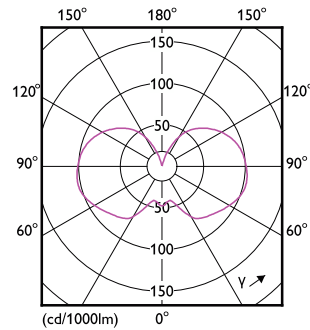

Power Consumption	6 W
Lamp Current (Nom)	40 mA
Wattage Equivalent	60 W
Starting Time (Nom)	0.5 s
Warm-up time to 60% light	0.5 s
Power Factor (Fraction)	0.6
Voltage (Nom)	220-240 V
Temperature	
Ambient temperature range	-20 to +45 °C
T-Case Maximum (Nom)	70 °C
Controls and Dimming	
Dimmable	Only with specific dimmers
Mechanical and Housing	
Bulb Finish	Clear
Bulb Material	Glass
Bulb Shape	A60

Dimensional drawing

Product	D	C
LEDclassic 60W A60 2700K E27 D CL AU	60 mm	104 mm

Photometric data

Spectral Power Distribution Colour - LEDclassic 60W A60 2700K E27 D CL AU

Light Distribution Diagram - LEDclassic 60W A60 2700K E27 D CL AU