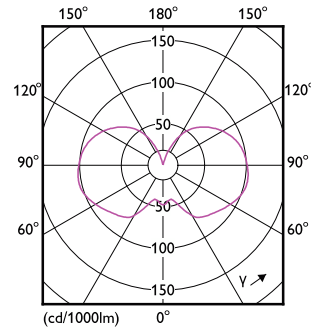

Approval and Application	
Energy Consumption kWh/1000 h	6 kWh
EU RoHS compliant	Yes
EyeComfort	Yes

Classic filament LEDbulbs

LED Innovations	EyeComfort
Ambient temperature range	-20 to +45 °C
Product Data	
Order product name	LEDclassic 60W A60 2700K E27 D CL AU
Full product name	LEDclassic 60W A60 2700K E27 D CL AU
Full product code	87195143771200
Order code	929003010379

Material Nr. (12NC)	929003010379
Numerator - Quantity Per Pack	1
EAN/UPC - Product/Case	8719514377172
Numerator - Packs per outer box	6
EAN/UPC - Case	8719514377189

Dimensional drawing

Product	D	C
LEDclassic 60W A60 2700K E27 D CL AU	60 mm	104 mm

Photometric data

Spectral Power Distribution Colour - LEDclassic 60W A60 2700K E27 D CL AU

Light Distribution Diagram - LEDclassic 60W A60 2700K E27 D CL AU

General uniform lighting - LEDclassic 60W A60 2700K E27 D CL AU