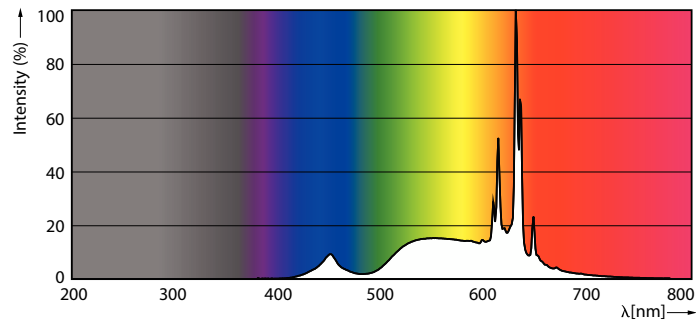

Photometric data

Spectral Power Distribution Colour - LEDclassic 60W A60 2700K E27 D CL AU