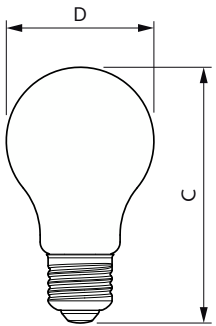

Classic filament LEDbulbs

LED Innovations	EyeComfort
Ambient temperature range	-20 to +45 °C
Product Data	
Order product name	LEDclassic 60W A60 2700K E27 D CL AU
Full product name	LEDclassic 60W A60 2700K E27 D CL AU
Full product code	87195143771200
Order code	929003010379

Material Nr. (12NC)	929003010379
Numerator - Quantity Per Pack	1
EAN/UPC - Product/Case	8719514377172
Numerator - Packs per outer box	6
EAN/UPC - Case	8719514377189

Dimensional drawing

Product	D	C
LEDclassic 60W A60 2700K E27 D CL AU	60 mm	104 mm