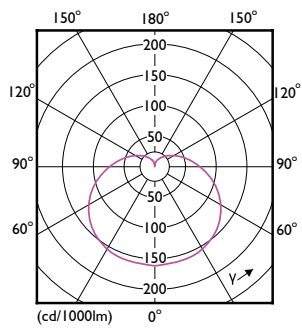

Photometric data

Light Distribution Diagram - LEDBulb 12W E27 965 230V 2PF/3 AU

General uniform lighting - LEDBulb 12W E27 965 230V 2PF/3 AU