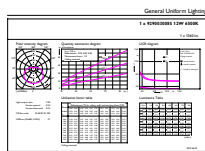

General uniform lighting - LEDBulb 12W E27 965 230V 2PF/3 AU