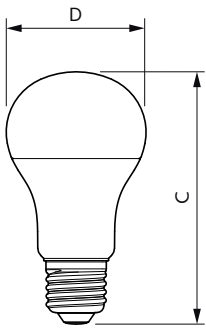

## Dimensional drawing

Product	D	C
LEDBulb 12W E27 965 230V 2PF/3 AU	60 mm	110 mm