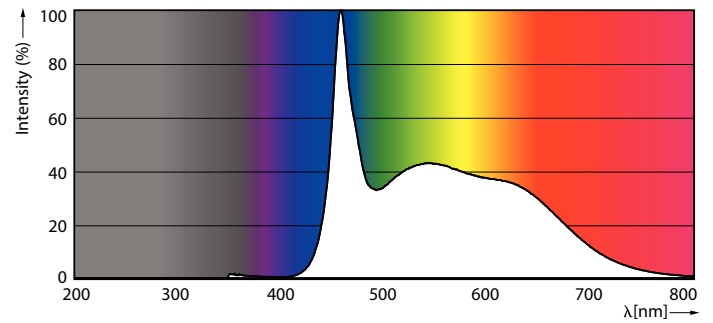

Photometric data

Spectral Power Distribution Colour - LEDBulb 12W E27 965 230V 2PF/3 AU

General uniform lighting - LEDBulb 12W E27 965 230V 2PF/3 AU