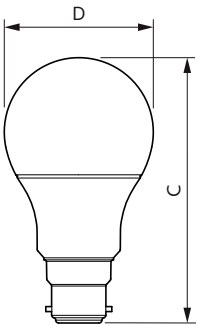

LEDLamps

Product Data

Order product name	LEDBulb 12W B22 930 230V 1PF/6 AU
Full product name	LEDBulb 12W B22 930 230V 1PF/6 AU
Full product code	871869965181700
Order code	929003008299
Material Nr. (12NC)	929003008299
Numerator - Quantity Per Pack	1

Net Weight (Piece)	0.060 kg
EAN/UPC - Product/Case	8718699651817
Numerator - Packs per outer box	6
EAN/UPC - Case	8718699651824

Dimensional drawing

Product

LEDBulb 12W B22 930 230V 1PF/6 AU