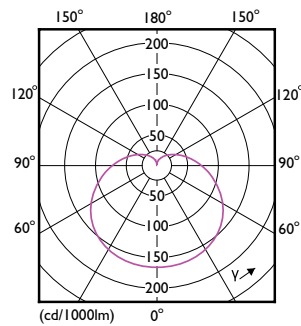

Light Distribution Diagram - LEDBulb 12W B22 930 230V 1PF/6 AU