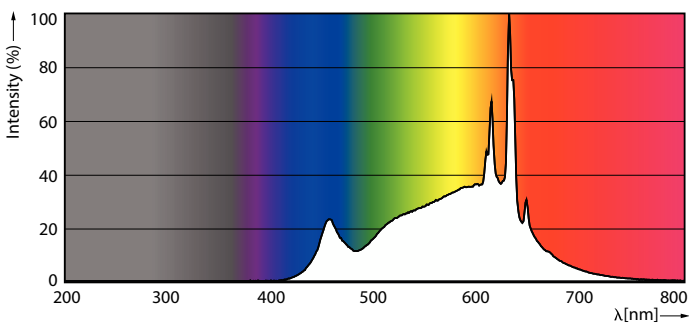

Product data

| General Information | |
|---------------------------------------|--------------------|
| Cap-Base | B22 |
| Nominal lifetime | 25,000 hour(s) |
| Switching Cycle | 50,000 |
| Rated Lifetime (Hours) | 15,000 hour(s) |
| Lighting Technology | LED |
| Light Technical | |
| Color Code | 930 [CCT of 3000K] |
| Color Code | 930 [CCT of 3000K] |
| Beam Angle (Nom) | 200 degree(s) |
| Luminous Flux | 1,360 lm |
| Luminous Efficacy (rated) (Nom) | 113 lm/W |
| Color Designation | White (WH) |
| Correlated Color Temperature (Nom) | 3000 K |
| Color Consistency | <6 |
| Color rendering index (CRI) | 90 |
| LLMF At End Of Nominal Lifetime (Nom) | 70 % |
| Operating and Electrical | |
| Input Frequency | 50 to 60 Hz |
| Power Consumption | 12 W |
| Lamp Current (Nom) | 105 mA |

Dimensional drawing

Product

LEDBulb 12W B22 930 230V 1PF/6 AU

Photometric data

General uniform lighting - LEDBulb 12W B22 930 230V 1PF/6 AU

Light Distribution Diagram - LEDBulb 12W B22 930 230V 1PF/6 AU

Spectral Power Distribution Colour - LEDBulb 12W B22 930 230V 1PF/6 AU