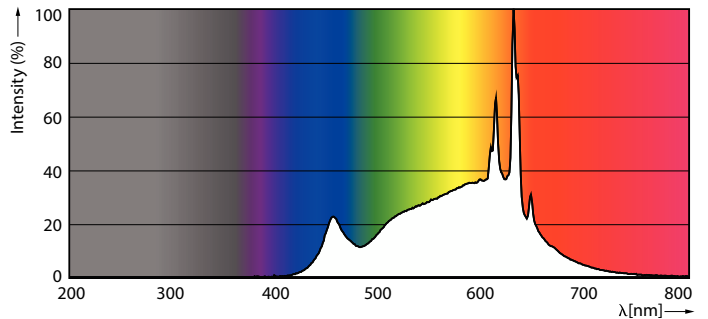

Spectral Power Distribution Colour - LEDBulb 8W B22 930 230V 2PF/3 AU