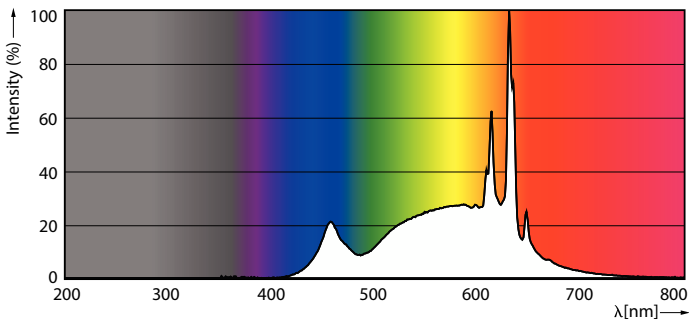

Photometric data

Spectral Power Distribution Colour - LEDBulb 6W B22 930 230V 2PF/3 AU

General uniform lighting - LEDBulb 6W B22 930 230V 2PF/3 AU