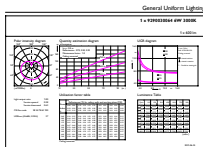

General uniform lighting - LEDBulb 6W B22 930 230V 2PF/3 AU