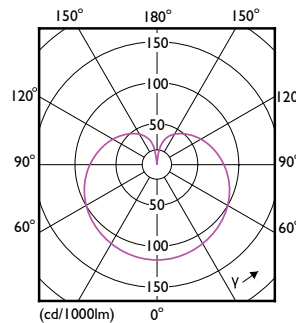

Photometric data

Light Distribution Diagram - LEDBulb 6W B22 930 230V 2PF/3 AU

General uniform lighting - LEDBulb 6W B22 930 230V 2PF/3 AU