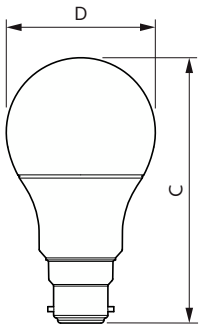

LEDLamps

Product Data

Order product name	LEDBulb 6W B22 930 230V 2PF/3 AU
Full product name	LEDBulb 6W B22 930 230V 2PF/3 AU
Full product code	871869968794600
Local code description	EB6A60c830NC2
Order code	929003006419
Material Nr. (12NC)	929003006419
Local order code	EB6A60C830NC2

Numerator - Quantity Per Pack	2
Net Weight (Piece)	0.042 kg
EAN/UPC - Product/Case	8718699687946
Numerator - Packs per outer box	3
EAN/UPC - Case	8718699687953

Dimensional drawing

Product

LEDBulb 6W B22 930 230V 2PF/3 AU