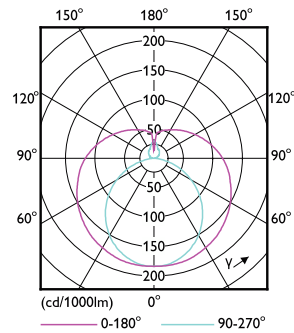

Light Distribution Diagram - MAS LEDtube VLE 1200mm UO 15.5W 865 T8