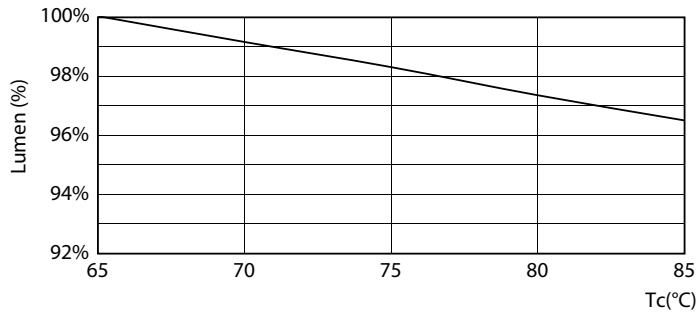

Lumen Maintenance Diagram - MAS LEDtube VLE 1200mm UO 15.5W 865 T8

Lumen Maintenance Diagram - MAS LEDtube VLE 1200mm UO 15.5W 865 T8