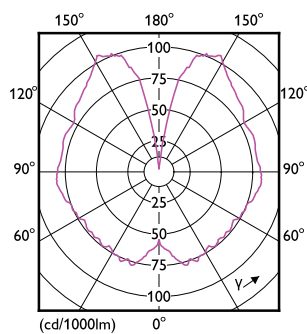

Méretezett rajza

Product	D	C
LED classic-giant 28W E27 G200 GOLD ND	202 mm	286 mm

Fotometriai adatok

General uniform lighting - LED classic-giant 28W E27 G200 GOLD ND

Light Distribution Diagram - LED classic-giant 28W E27 G200 GOLD ND