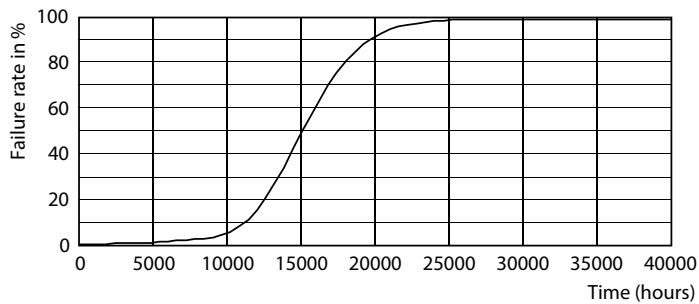

Élettartam

Life Expectancy Diagram