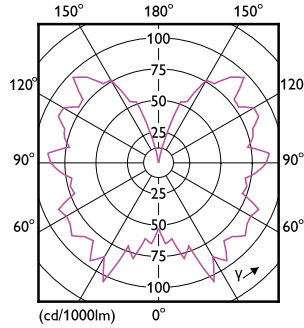

LED-Lampen mit klassischem Glühfaden

Photometrische Daten

Spectral Power Distribution Colour - LED classic-giant 40W E27 T65 GOLD DIM

Light Distribution Diagram - LED classic-giant 40W E27 T65 GOLD DIM

General uniform lighting - LED classic-giant 40W E27 T65 GOLD DIM