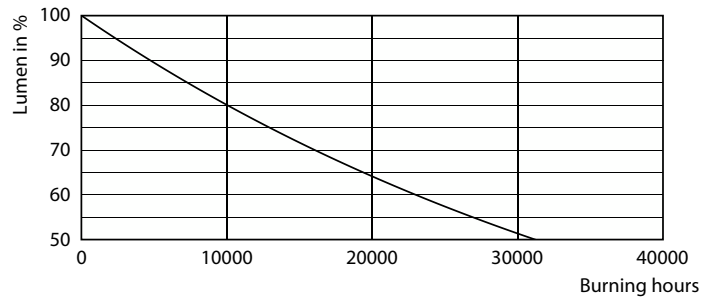

Lumen Maintenance Diagram - LED classic-giant 40W E27 T65 GOLD DIM