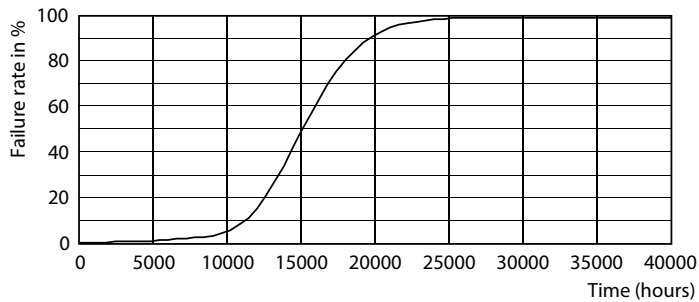

Lebensdauer

Life Expectancy Diagram