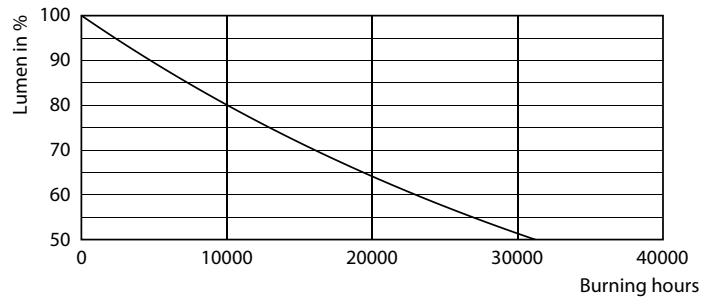

Light Distribution Diagram - LED classic-giant 40W E27 T65 GOLD DIM

General uniform lighting - LED classic-giant 40W E27 T65 GOLD DIM

Lebensdauer

Life Expectancy Diagram

Lumen Maintenance Diagram - LED classic-giant 40W E27 T65 GOLD DIM