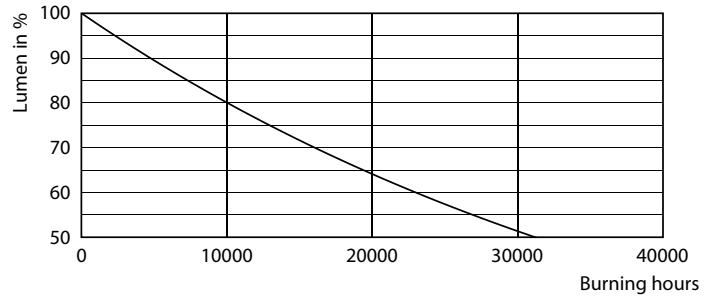

Product data

General Information	
Cap-Base	E27
Nominal lifetime	15,000 hour(s)
Switching Cycle	20,000
Rated Lifetime (Hours)	15,000 hour(s)
Lighting Technology	LED
Light Technical	
Color Code	818 [CCT of 1800K]
Color Code	818 [CCT of 1800K]
Beam Angle (Nom)	330 degree(s)
Luminous Flux	470 lm
Luminous Efficacy (rated) (Nom)	67 lm/W
Color Designation	1800
Correlated Color Temperature (Nom)	1800 K
Color Consistency	<6
Color rendering index (CRI)	80
LLMF At End Of Nominal Lifetime (Nom)	70 %
Flickering value (PstLM) - Flickering value as per EN 61000-3-3	1
Stroboscopic effect visibility measure (SVM)	0.4

Dimensional drawing

Product	D	C
LED classic-giant 40W E27 G200 GOLD DIM	202 mm	286 mm

Photometric data

General uniform lighting - LED classic-giant 40W E27 G200 GOLD DIM

Light Distribution Diagram - LED classic-giant 40W E27 G200 GOLD DIM

Classic filament LEDbulbs

Photometric data

Spectral Power Distribution Colour - LED classic-giant 40W E27 G200 GOLD DIM

Lifetime

Life Expectancy Diagram

Lumen Maintenance Diagram - LED classic-giant 40W E27 G200 GOLD DIM