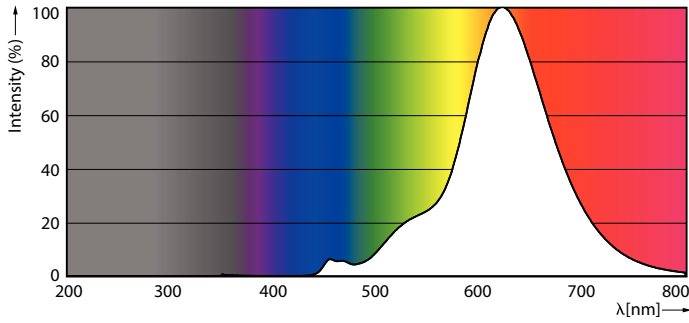

Product data

General Information	
Cap-Base	E27
Nominal lifetime	15,000 hour(s)
Switching Cycle	20,000
Rated Lifetime (Hours)	15,000 hour(s)
Lighting Technology	LED
Light Technical	
Color Code	818 [CCT of 1800K]
Color Code	818 [CCT of 1800K]
Beam Angle (Nom)	330 degree(s)
Luminous Flux	470 lm
Luminous Efficacy (rated) (Nom)	67 lm/W
Color Designation	1800
Correlated Color Temperature (Nom)	1800 K
Color Consistency	<6
Color rendering index (CRI)	80
LLMF At End Of Nominal Lifetime (Nom)	70 %
Flickering value (PstLM) - Flickering value as per EN 61000-3-3	1
Stroboscopic effect visibility measure (SVM)	0.4

Dimensional drawing

Product	D	C
LED classic-giant 40W E27 G200 GOLD DIM	202 mm	286 mm

Photometric data

General uniform lighting - LED classic-giant 40W E27 G200 GOLD DIM

Light Distribution Diagram - LED classic-giant 40W E27 G200 GOLD DIM

Classic filament LEDbulbs

Photometric data

Spectral Power Distribution Colour - LED classic-giant 40W E27 G200 GOLD DIM

Lifetime

Life Expectancy Diagram

Lumen Maintenance Diagram - LED classic-giant 40W E27 G200 GOLD DIM