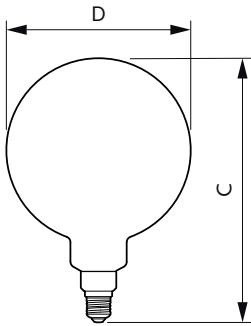

Application Conditions

can it be used in closed luminaires	No
-------------------------------------	----

Product Data

Order product name	LED classic-giant 40W E27 G200 GOLD DIM
Full product name	LED classic-giant 40W E27 G200 GOLD DIM
Full product code	871951431378100
Order code	929002983601
Material Nr. (12NC)	929002983601
Numerator - Quantity Per Pack	1
Net Weight (Piece)	0.360 kg
EAN/UPC - Product/Case	8719514313781
Numerator - Packs per outer box	2
EAN/UPC - Case	8719514313798

Dimensional drawing

Product	D	C
LED classic-giant 40W E27 G200 GOLD DIM	202 mm	286 mm

Photometric data

General uniform lighting - LED classic-giant 40W E27 G200 GOLD DIM

Light Distribution Diagram - LED classic-giant 40W E27 G200 GOLD DIM