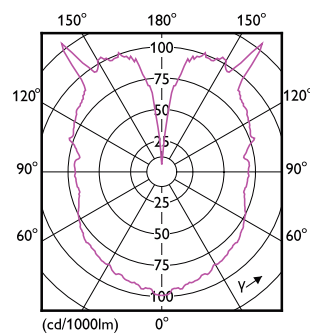

Product data

General Information	
Cap-Base	E27
Nominal lifetime	15,000 hour(s)
Switching Cycle	20,000
Rated Lifetime (Hours)	15,000 hour(s)
Lighting Technology	LED
Light Technical	
Color Code	818 [CCT of 1800K]
Color Code	818 [CCT of 1800K]
Beam Angle (Nom)	330 degree(s)
Luminous Flux	470 lm
Luminous Efficacy (rated) (Nom)	67 lm/W
Color Designation	1800
Correlated Color Temperature (Nom)	1800 K
Color Consistency	<6
Color rendering index (CRI)	80
LLMF At End Of Nominal Lifetime (Nom)	70 %
Flickering value (PstLM) - Flickering value as per EN 61000-3-3	1
Stroboscopic effect visibility measure (SVM)	0.4

Application Conditions

can it be used in closed luminaires	No
-------------------------------------	----

Product Data

Order product name	LED classic-giant 40W E27 G200 GOLD DIM
Full product name	LED classic-giant 40W E27 G200 GOLD DIM
Full product code	871951431378100
Order code	929002983601
Material Nr. (12NC)	929002983601
Numerator - Quantity Per Pack	1
Net Weight (Piece)	0.360 kg
EAN/UPC - Product/Case	8719514313781
Numerator - Packs per outer box	2
EAN/UPC - Case	8719514313798

Dimensional drawing

Product	D	C
LED classic-giant 40W E27 G200 GOLD DIM	202 mm	286 mm

Photometric data

General uniform lighting - LED classic-giant 40W E27 G200 GOLD DIM

Light Distribution Diagram - LED classic-giant 40W E27 G200 GOLD DIM