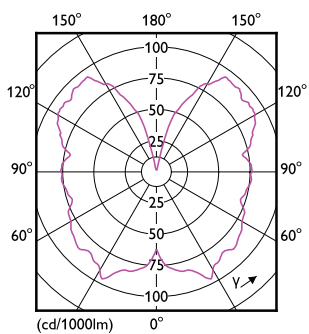

Maatschets

Product	D	C
LED classic 25W G93 E27 GOLD SP D SRT4	96 mm	143 mm

Fotometrische gegevens

Light Distribution Diagram - LED classic 25W G93 E27 GOLD SP D SRT4

General uniform lighting - LED classic 25W G93 E27 GOLD SP D SRT4