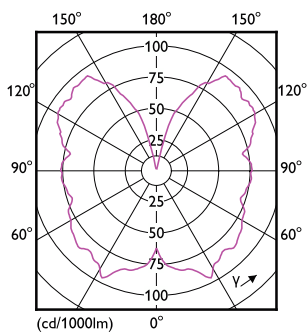

Product data

General Information	
Cap-Base	E27 [E27]
Nominal lifetime	15,000 hour(s)
Switching Cycle	20,000
Rated Lifetime (Hours)	15,000 hour(s)
Lighting Technology	LED
CE mark	Yes
EU RoHS compliant	Yes
Light Technical	
Color Code	818 [CCT of 1800K]
Color Code	818 [CCT of 1800K]
Beam Angle (Nom)	330 degree(s)
Luminous Flux	250 lm
Color Designation	1800
Correlated Color Temperature (Nom)	1800 K
Luminous Efficacy (rated) (Nom)	62 lm/W
Color Consistency	<6
Color rendering index (CRI)	80
LLMF At End Of Nominal Lifetime (Nom)	70 %

Approval and Application

Energy Consumption kWh/1000 h	4 kWh
EyeComfort	Yes

Product Data

Order product name	LED classic 25W G93 E27 GOLD SP D SRT4
--------------------	--

Full product name	LED classic 25W G93 E27 GOLD SP D SRT4
Full product code	871951431547100
Order code	929002983001
Material Nr. (12NC)	929002983001
Numerator - Quantity Per Pack	1
EAN/UPC - Product/Case	8719514315471
Numerator - Packs per outer box	4
EAN/UPC - Case	8719514315488

Dimensional drawing

Product	D	C
LED classic 25W G93 E27 GOLD SP D SRT4	96 mm	143 mm

Photometric data

Light Distribution Diagram - LED classic 25W G93 E27 GOLD SP D SRT4

General uniform lighting - LED classic 25W G93 E27 GOLD SP D SRT4