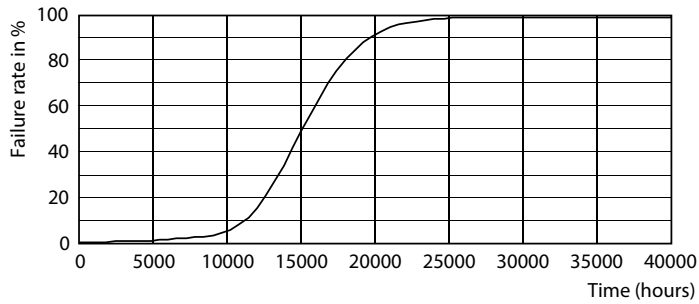

Lifetime

Life Expectancy Diagram - LED classic 25W G93 E27 GOLD SP D SRT4