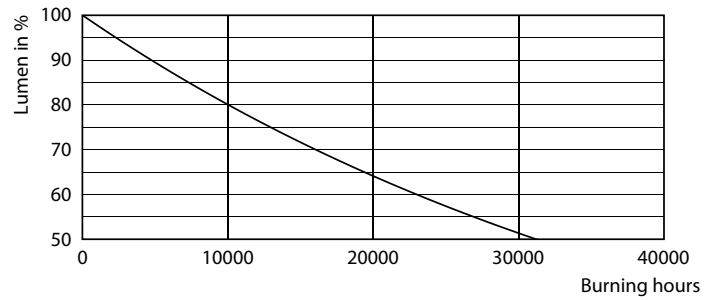

Product data

General Information	
Cap-Base	E27 [E27]
Nominal lifetime	15,000 hour(s)
Switching Cycle	20,000
Rated Lifetime (Hours)	15,000 hour(s)
Lighting Technology	LED
CE mark	Yes
EU RoHS compliant	Yes
Light Technical	
Color Code	818 [CCT of 1800K]
Color Code	818 [CCT of 1800K]
Beam Angle (Nom)	330 degree(s)
Luminous Flux	250 lm
Color Designation	1800
Correlated Color Temperature (Nom)	1800 K
Luminous Efficacy (rated) (Nom)	62 lm/W
Color Consistency	<6
Color rendering index (CRI)	80
LLMF At End Of Nominal Lifetime (Nom)	70 %

Classic filament LEDbulbs

Photometric data

Spectral Power Distribution Colour - LED classic 25W G93 E27 GOLD SP D SRT4

Lifetime

Life Expectancy Diagram - LED classic 25W G93 E27 GOLD SP D SRT4

Lumen Maintenance Diagram - LED classic 25W G93 E27 GOLD SP D SRT4