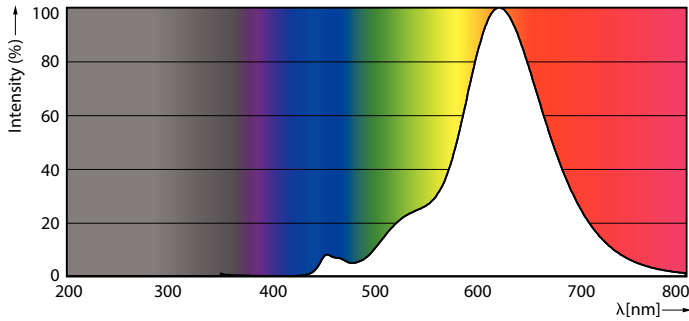

Product data

General Information	
Cap-Base	E27 [E27]
Nominal lifetime	15,000 hour(s)
Switching Cycle	20,000
Rated Lifetime (Hours)	15,000 hour(s)
Lighting Technology	LED
CE mark	Yes
EU RoHS compliant	Yes
Light Technical	
Color Code	818 [CCT of 1800K]
Color Code	818 [CCT of 1800K]
Beam Angle (Nom)	330 degree(s)
Luminous Flux	250 lm
Color Designation	1800
Correlated Color Temperature (Nom)	1800 K
Luminous Efficacy (rated) (Nom)	62 lm/W
Color Consistency	<6
Color rendering index (CRI)	80
LLMF At End Of Nominal Lifetime (Nom)	70 %

Dimensional drawing

Product	D	C
LED classic 25W G93 E27 GOLD SP D SRT4	96 mm	143 mm

Photometric data

Light Distribution Diagram - LED classic 25W G93 E27 GOLD SP D SRT4

General uniform lighting - LED classic 25W G93 E27 GOLD SP D SRT4

Classic filament LEDbulbs

Photometric data

Spectral Power Distribution Colour - LED classic 25W G93 E27 GOLD SP D SRT4

Lifetime

Life Expectancy Diagram - LED classic 25W G93 E27 GOLD SP D SRT4

Lumen Maintenance Diagram - LED classic 25W G93 E27 GOLD SP D SRT4