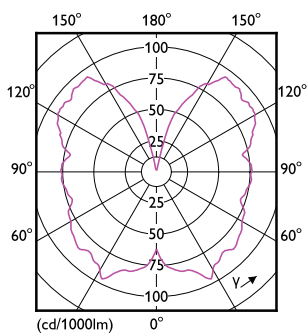

Photometric data

Light Distribution Diagram – LED classic 25W G93 E27 GOLD SP D SRT4

General uniform lighting – LED classic 25W G93 E27 GOLD SP D SRT4