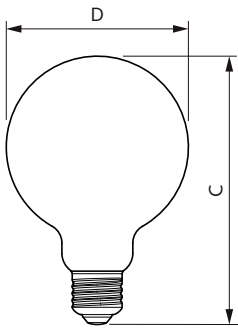

## Dimensional drawing

Product	D	C
LED classic 25W G93 E27 GOLD SP D SRT4	96 mm	143 mm