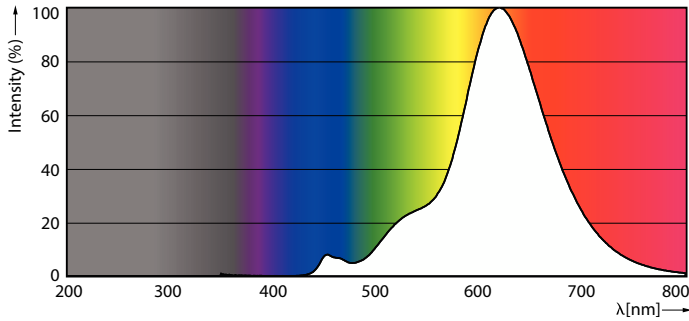

Classic filament LEDbulbs

Photometric data

Spectral Power Distribution Colour - LED classic 25W G93 E27 GOLD SP D SRT4