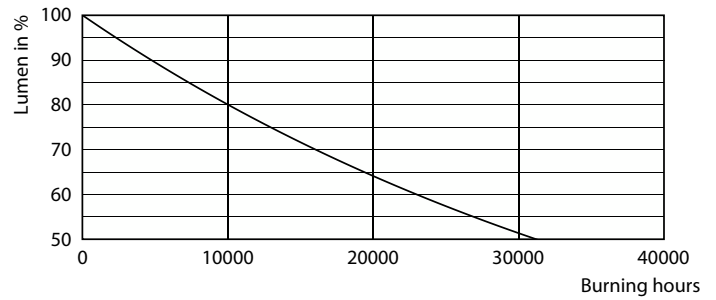

Lumen Maintenance Diagram - LED classic 25W G93 E27 GOLD SP D SRT4