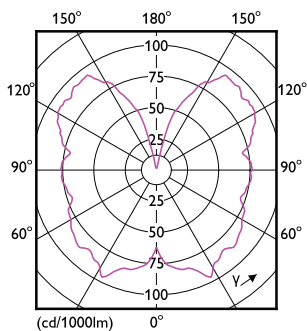

Abmessungsskizzen

Product	D	C
LED classic 25W G93 E27 GOLD SP D SRT4	96 mm	143 mm

Photometrische Daten

Light Distribution Diagram - LED classic 25W G93 E27 GOLD SP D SRT4

General uniform lighting - LED classic 25W G93 E27 GOLD SP D SRT4