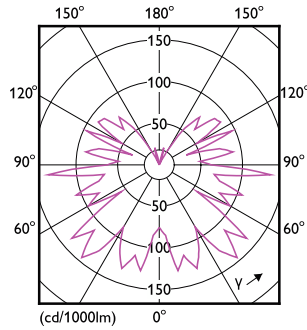

Dekorative MASTER Value LED-Glühlampen

Photometrische Daten

Light Distribution Diagram - MAS VLE LEDBulbD4-25W E27 ST64 GOLD SP G

General uniform lighting - MAS VLE LEDBulbD4-25W E27 ST64 GOLD SP G