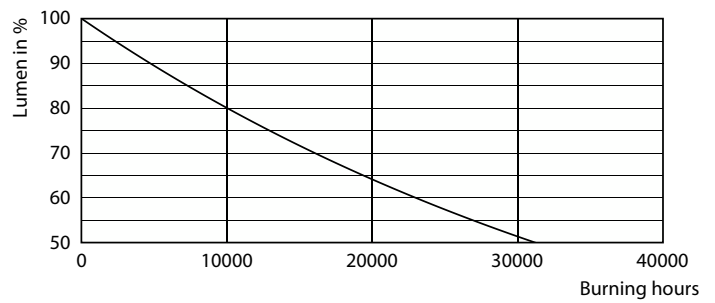

Lebensdauer

Lumen Maintenance Diagram - MAS VLE LEDBulbD4-25W E27 ST64 GOLD SP G