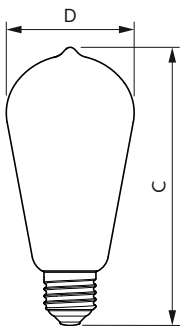

Cote

Product	D	C
LED classic 25W ST64 E27GOLD SP D RFSRT4	65 mm	143 mm

Date fotometrice

Spectral Power Distribution Colour - LED classic 25W ST64 E27GOLD SP D RFSRT4

Light Distribution Diagram - LED classic 25W ST64 E27GOLD SP D RFSRT4