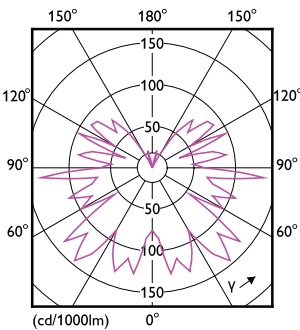

Cote

Product	D	C
LED classic 25W ST64 E27GOLD SP D RFSRT4	65 mm	143 mm

Date fotometrice

Spectral Power Distribution Colour - LED classic 25W ST64 E27GOLD SP D RFSRT4

Light Distribution Diagram - LED classic 25W ST64 E27GOLD SP D RFSRT4