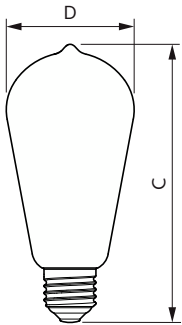

## Schéma dimensionnel

Product	D	C
LED classic 25W ST64 E27GOLD SP D RFSRT4	65 mm	143 mm