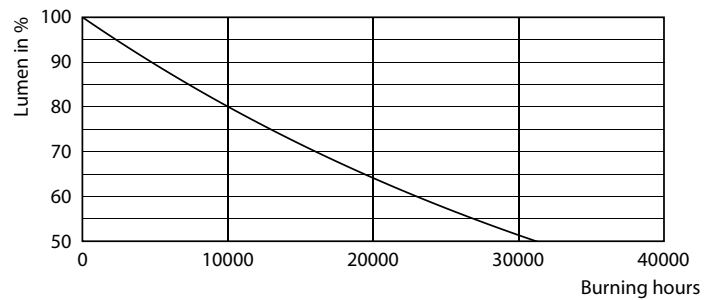

Lampes CorePro LEDbulb filament forme classique

Données photométriques

General uniform lighting - LED classic 25W ST64 E27GOLD SP D RFSRT4

Durée de vie

Life Expectancy Diagram - LED classic 25W ST64 E27GOLD SP D RFSRT4

Lumen Maintenance Diagram - LED classic 25W ST64 E27GOLD SP D RFSRT4