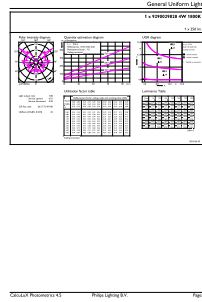

General uniform lighting - MAS VLE LEDBulbD4-25W E27 A60 GOLD SP G

Dekorative MASTER Value LED-Glühlampen

Photometrische Daten