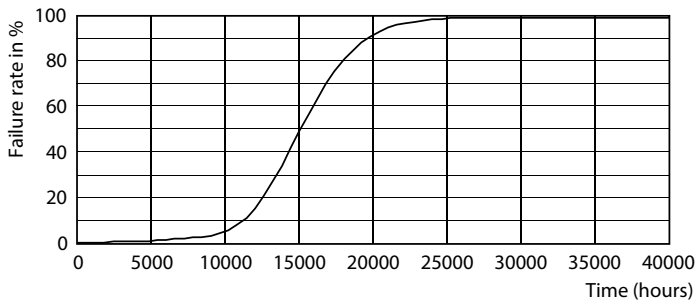

Lebensdauer

Life Expectancy Diagram