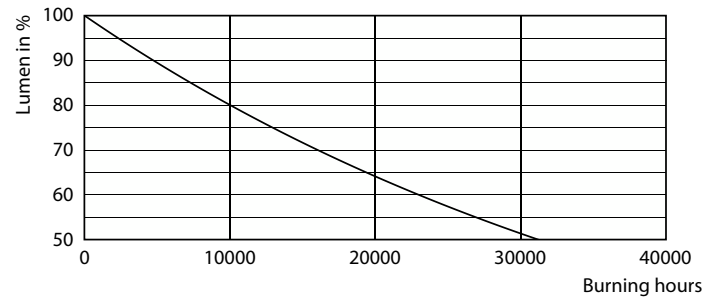

## Photometrische Daten

Spectral Power Distribution Colour - MAS VLE LEDBulbD4-25W E27 A60 GOLD SP G

General uniform lighting - MAS VLE LEDBulbD4-25W E27 A60 GOLD SP G

Light Distribution Diagram - MAS VLE LEDBulbD4-25W E27 A60 GOLD SP G

## Lebensdauer

Life Expectancy Diagram

Lumen Maintenance Diagram - MAS VLE LEDBulbD4-25W E27 A60 GOLD SP G