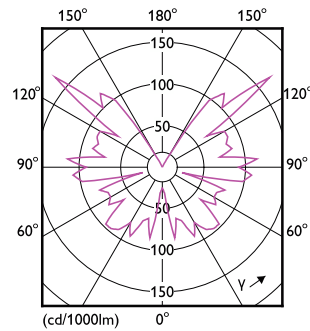

Light Distribution Diagram - MAS VLE LEDBulbD4-25W E27 A60 GOLD SP G