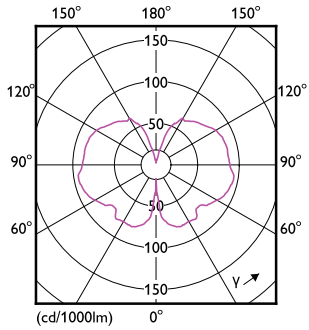

Application Conditions

can it be used in closed luminaires	No
-------------------------------------	----

Product Data

Order product name	LED giant 20W E27 A160 1800K smoky D
Full product name	LED giant 20W E27 A160 1800K smoky D
Full product code	871951431537200
Order code	929002982501
Material Nr. (12NC)	929002982501
Numerator - Quantity Per Pack	1
Net Weight (Piece)	0.230 kg
EAN/UPC - Product/Case	8719514315372
Numerator - Packs per outer box	2
EAN/UPC - Case	8719514315389

Dimensional drawing

Product	D	C
LED giant 20W E27 A160 1800K smoky D	162 mm	293 mm

Photometric data

General uniform lighting - LED giant 20W E27 A160 1800K smoky D

Spectral Power Distribution Colour - LED giant 20W E27 A160 1800K smoky D

Classic filament LEDbulbs

Photometric data

Light Distribution Diagram - LED giant 20W E27 A160 1800K smoky D

Lifetime

Life Expectancy Diagram

Lumen Maintenance Diagram - LED giant 20W E27 A160 1800K smoky D