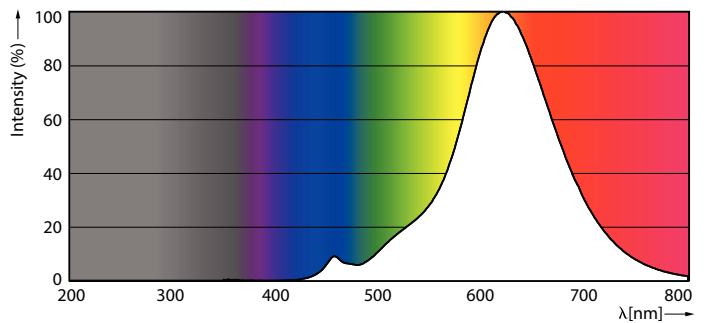

Product data

General Information	
Cap-Base	E27
Nominal lifetime	15,000 hour(s)
Switching Cycle	20,000
Rated Lifetime (Hours)	15,000 hour(s)
Lighting Technology	LED
Light Technical	
Color Code	818 [CCT of 1800K]
Color Code	818 [CCT of 1800K]
Luminous Flux	200 lm
Luminous Efficacy (rated) (Nom)	30 lm/W
Color Designation	1800
Correlated Color Temperature (Nom)	1800 K
Color Consistency	<6
Color rendering index (CRI)	80
LLMF At End Of Nominal Lifetime (Nom)	70 %
Flickering value (PstLM) - Flickering value as per EN 61000-3-3	1
Stroboscopic effect visibility measure (SVM)	0.4

Classic filament LEDbulbs

Mechanical and Housing

Bulb Finish	smoky
Bulb Material	Glass
Bulb Shape	A160

Approval and Application

Energy Consumption kWh/1000 h	7 kWh
CE mark	Yes
EU RoHS compliant	Yes
EyeComfort	Yes
LED Innovations	EyeComfort

Application Conditions

can it be used in closed luminaires	No
-------------------------------------	----

Product Data

Order product name	LED giant 20W E27 A160 1800K smoky D
Full product name	LED giant 20W E27 A160 1800K smoky D
Full product code	871951431537200
Order code	929002982501
Material Nr. (12NC)	929002982501
Numerator - Quantity Per Pack	1
Net Weight (Piece)	0.230 kg
EAN/UPC - Product/Case	8719514315372
Numerator - Packs per outer box	2
EAN/UPC - Case	8719514315389

Dimensional drawing

Product	D	C
LED giant 20W E27 A160 1800K smoky D	162 mm	293 mm

Photometric data

General uniform lighting - LED giant 20W E27 A160 1800K smoky D

Spectral Power Distribution Colour - LED giant 20W E27 A160 1800K smoky D