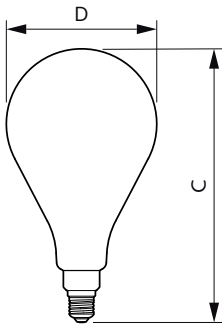

Application Conditions

can it be used in closed luminaires	No
-------------------------------------	----

Product Data

Order product name	LED giant 20W E27 A160 1800K smoky D
Full product name	LED giant 20W E27 A160 1800K smoky D
Full product code	871951431537200
Order code	929002982501
Material Nr. (12NC)	929002982501
Numerator - Quantity Per Pack	1
Net Weight (Piece)	0.230 kg
EAN/UPC - Product/Case	8719514315372
Numerator - Packs per outer box	2
EAN/UPC - Case	8719514315389

Dimensional drawing

Product	D	C
LED giant 20W E27 A160 1800K smoky D	162 mm	293 mm

Photometric data

General uniform lighting - LED giant 20W E27 A160 1800K smoky D

Spectral Power Distribution Colour - LED giant 20W E27 A160 1800K smoky D