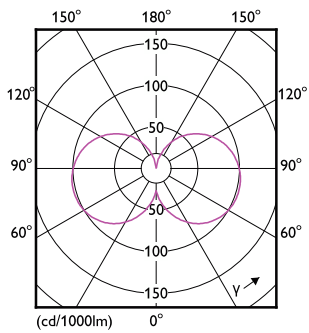

Måttskiss

Product	D	C
CorePro R7S 118mm 7.2-60W 830	15 mm	118 mm

Fotometriska data

Light Distribution Diagram - CorePro R7S 118mm 7.2-60W 830

Spectral Power Distribution Colour - CorePro R7S 118mm 7.2-60W 830