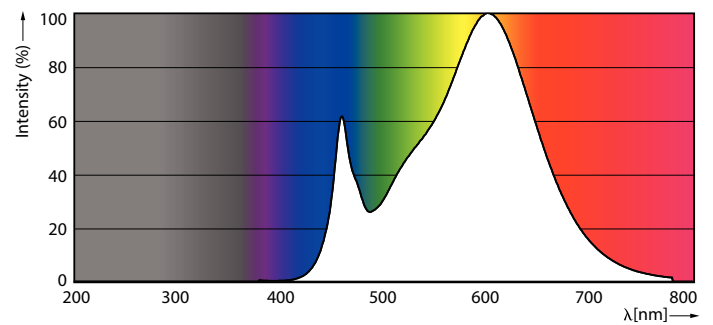

Måttskiss

Product	D	C
CorePro R7S 118mm 7.2-60W 830	15 mm	118 mm

Fotometriska data

Light Distribution Diagram - CorePro R7S 118mm 7.2-60W 830

Spectral Power Distribution Colour - CorePro R7S 118mm 7.2-60W 830