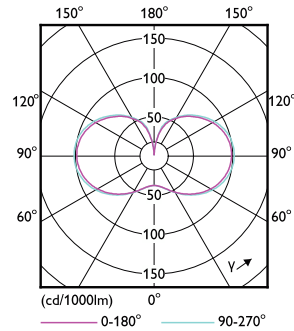

Product	D	C
TForce Core LED HPL 36W E27 830 FR	90 mm	245 mm

Trueforce CorePro LED HPL

Photometrische Daten

Spectral Power Distribution Colour - TForce Core LED HPL 36W E27 830 FR

General uniform lighting - TForce Core LED HPL 36W E27 830 FR