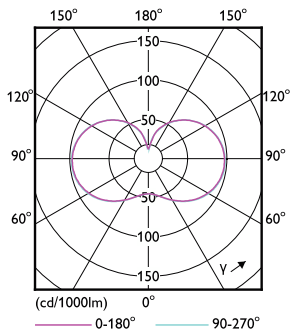

Light Distribution Diagram - TForce Core LED HPL 36W E27 830 FR