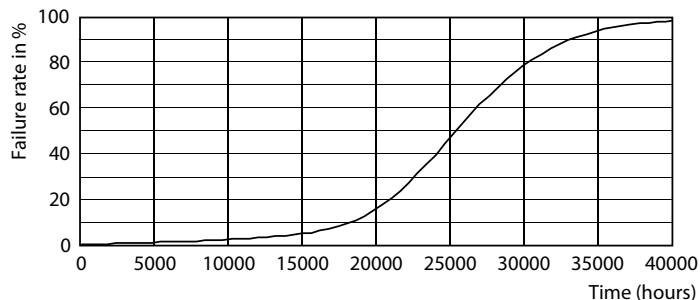

Trueforce CorePro LED HPL

Lebensdauer

Life Expectancy Diagram

Lumen Maintenance Diagram - TForce Core LED HPL 36W E27 830 FR